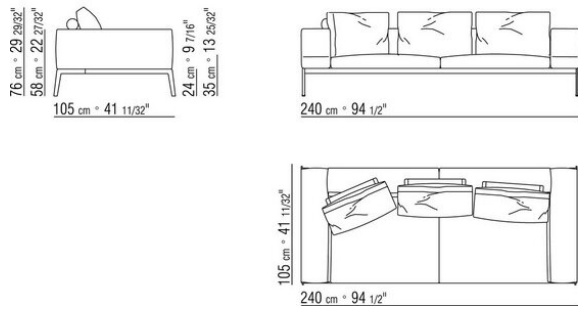

COD. 014C04