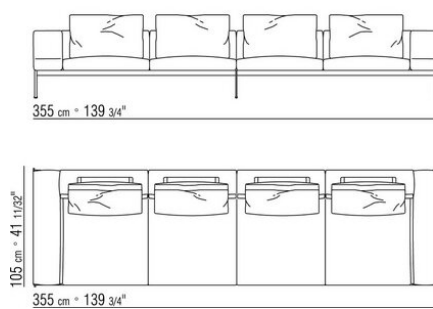

COD. 014C05