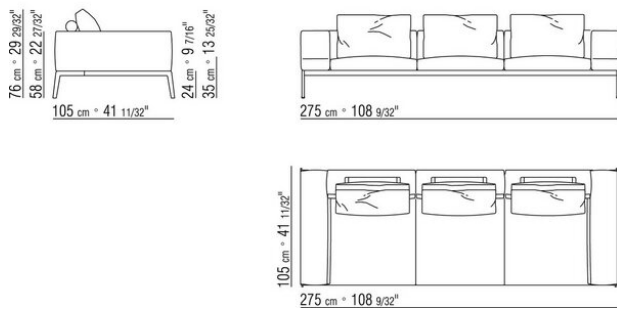

COD. 014C03