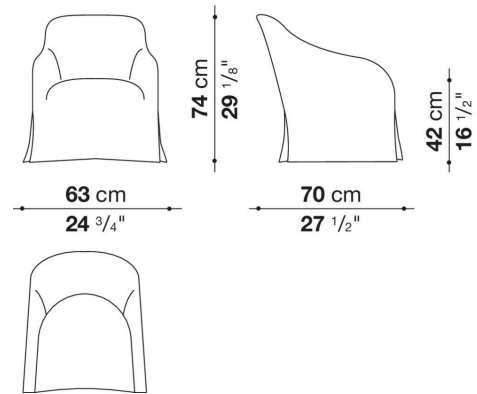

Technical drawings

9755

2110F

2111F