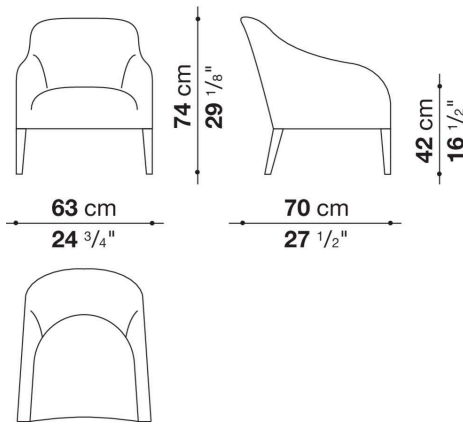

Technical drawings

9755