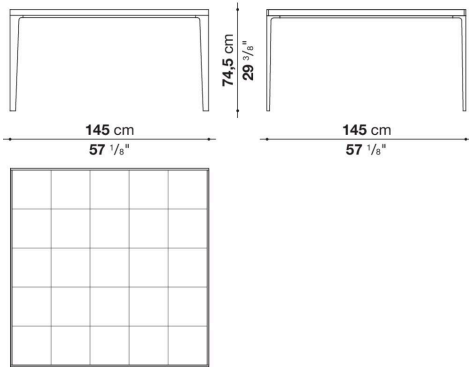

Technical drawings

LXT14Q