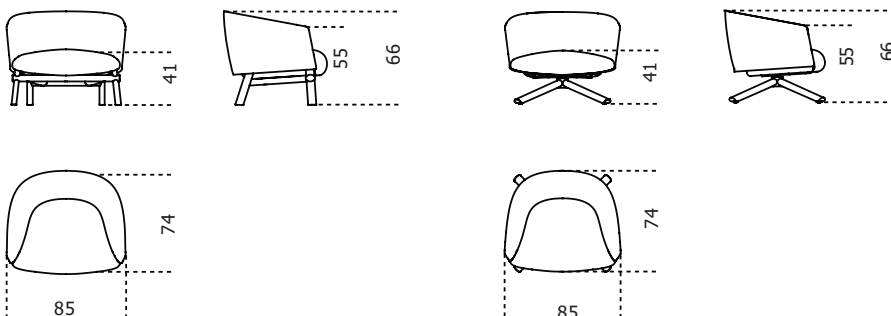

Gallotti&Radice

Livre

2020

Armchair with internal structure in wood, by-products and metal parts. Padded with non-deformable foam polyurethane in different densities and polyester fibre. Solid wood base in black open pore stained ash. Also available version with 360° swivel movement with return and black painted steel structure covered by black open pore stained solid ash, to be confirmed when ordering. Available covered by fabric or leather as per samples. Removable cover. Additional stitching is required for elements with leather upholstery compared to elements with fabric upholstery.

Cm (L x W x H) Inches (L x W x H)
85 x 74 x 41 33½ x 29¼ x 26

Versione girevole
Swivel version

Finishings

Wood

Black stained
open pore ash

Leather Cat.L1

Fard anthracite
2379

Fard loden green
2357