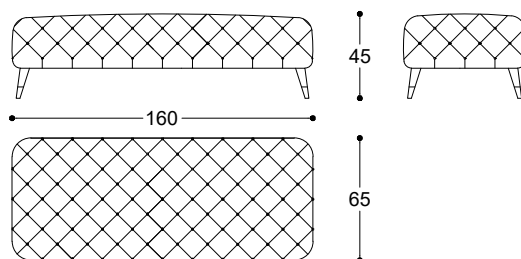

Article: Bench 160 x 65
Code: SAV15