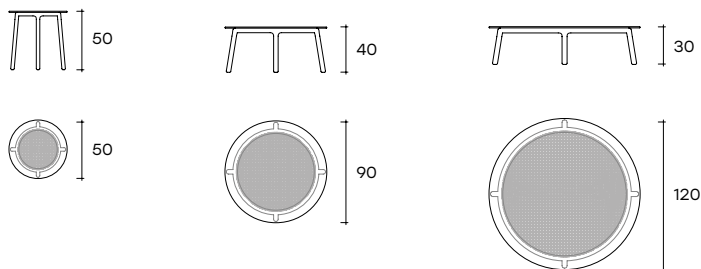

cannage

DESIGN
EMMANUEL GALLINA

modello registrato
registered model

portata sul piano: 30 kg
load capacity on top: 30 kg

Tavolino con piano in vetro da 10 mm temperato e fuso a gran fuoco con trama "Cannage", disponibile trasparente, oppure retrovernicciato con tinte semi-trasparenti o con tinte metallizzate. Piano disponibile anche in marmo, spessore 20 mm. Struttura in legno massello, finitura tabacco.

Coffee table with 10 mm tempered and fused glass top with "Cannage" texture, available transparent or back-painted with semi-transparent finishes or with metallic paints. Top is also available in marble, 20 mm thick. Solid wood structure in tobacco finish.

dimensioni L/Ø, P, H
dimensions L/Ø, W, H
(cm)

	COD./CODE	Ø/L	P/W	H	peso netto net weight (kg)	peso lordo gross weight (kg)	volume imballo package volume (m³)
Tavolino tondo con piano in vetro fuso trasparente. Round coffee table with fused transparent glass top.	CAN120/VF-TR	120		30	32	49	0,55
	CAN90/VF-TR	90		40	19	30	0,36
	CAN50/VF-TR	50		50	7	14	0,13
Tavolino tondo con piano in vetro fuso retrovernicciato. Round coffee table with fused glass top, back-painted.	CAN120/VF- _	120		30	32	49	0,55
	CAN90/VF- _	90		40	19	30	0,36
	CAN50/VF- _	50		50	7	14	0,13
Tavolino tondo con piano in marmo Cat.M1. Round coffee table with marble top, Cat.M1.	CAN120-M1- _	120		30	65	82	0,55
	CAN90-M1- _	90		40	37	48	0,36
	CAN50-M1- _	50		50	12	19	0,13
Tavolino tondo con piano in marmo Cat.M2. Round coffee table with marble top, Cat.M2.	CAN120-M2- _	120		30	65	82	0,55
	CAN90-M2- _	90		40	37	48	0,36
	CAN50-M2- _	50		50	12	19	0,13