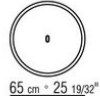

COD. 029161