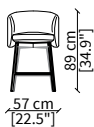

Base: metal Burnished colour.

Cover: in fabric or in leather both fixed.

HUG CHAIR

Design Oscar e Gabriele Buratti

SEDIA / CHAIR

cod. 17930

Poltroncina 57x60xh77 cm / Small armchair 57x60xh77 cm

cod. 17931

Sedia 56x60xh77 cm / Chair 56x60xh77 cm

SGABELLI/ BAR STOOL

cod. 17932

Sgabello basso 57x60xh89 cm / Low bar stool 57x60xh89 cm

cod. 17933

Sgabello alto 57x60xh99 cm / High bar stool 57x60xh99 cm

HUG CHAIR

Design Oscar e Gabriele Buratti