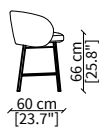

Base: metal Burnished colour.

Cover: in fabric or in leather both fixed.

HUG CHAIR

Design Oscar e Gabriele Buratti

SEDIA / CHAIR

cod. 17930

Poltroncina 57x60xh77 cm / Small armchair 57x60xh77 cm

cod. 17931

Sedia 56x60xh77 cm / Chair 56x60xh77 cm

SGABELLI/ BAR STOOL

cod. 17932

Sgabello basso 57x60xh89 cm / Low bar stool 57x60xh89 cm

cod. 17933

Sgabello alto 57x60xh99 cm / High bar stool 57x60xh99 cm

HUG CHAIR

Design Oscar e Gabriele Buratti