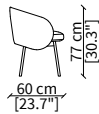

Base: metal Burnished colour.

Cover: in fabric or in leather both fixed.

HUG CHAIR

Design Oscar e Gabriele Buratti

SEDIA / CHAIR

cod. 17930

Poltroncina 57x60xh77 cm / Small armchair 57x60xh77 cm

cod. 17931

Sedia 56x60xh77 cm / Chair 56x60xh77 cm

SGABELLI/ BAR STOOL

cod. 17932

Sgabello basso 57x60xh89 cm / Low bar stool 57x60xh89 cm

cod. 17933

Sgabello alto 57x60xh99 cm / High bar stool 57x60xh99 cm

HUG CHAIR

Design Oscar e Gabriele Buratti