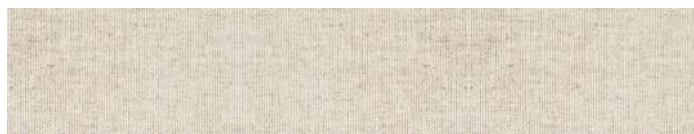

BLOW
Design Euro Sironi

TESSUTO / FABRIC

Asole