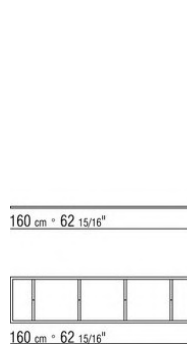

COD. 012D50

COD. 012D45