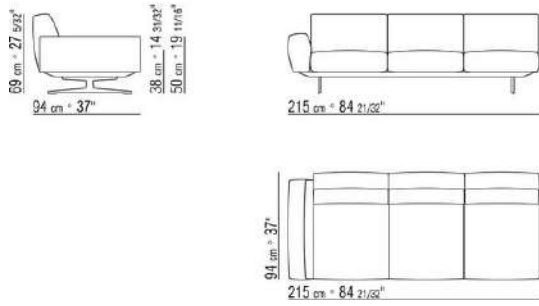

COD. 015G15