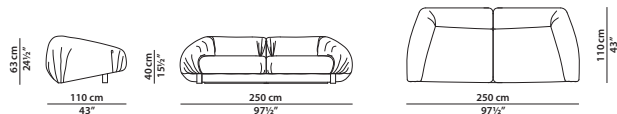

**Springing:** springing with woven elastic straps of covered rubber.

**Feet:** antiqued brass front feet.

Available in soft leathers only.

---

250 x 110 h63 cm - 97½ x 43 h24½"

Divano. Sofa.

---

290 x 110 h63 cm - 113 x 43 h24½"