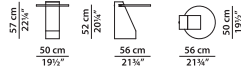

AVAILABLE FINISHES

BASE

Matte Bianco Gioia
Marble

TOP

Smoked Colour Fused
Glass

Coffee table.

L	P	H	
116	110	24	cm
W	D	H	
45.25	43	9.25	inch

Coffee table.

L	P	H	
56	50	57	cm
W	D	H	
21.75	19.5	22.25	inch

Brass-varnished metal inserts.

Coffee table.

L	P	H	
55	70	50	cm
W	D	H	
21.5	27.25	19.5	inch

Brass-varnished metal inserts.