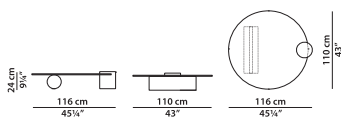

AVAILABLE FINISHES

BASE

Matte Bianco Gioia
Marble

TOP

Smoked Colour Fused
Glass

Coffee table.

L	P	H	
116	110	24	cm
W	D	H	
45.25	43	9.25	inch

Coffee table.

L	P	H	
56	50	57	cm
W	D	H	
21.75	19.5	22.25	inch

Brass-varnished metal inserts.

Coffee table.

L	P	H	
55	70	50	cm
W	D	H	
21.5	27.25	19.5	inch

Brass-varnished metal inserts.