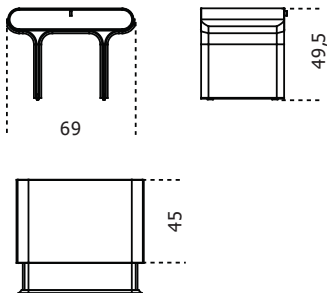

Gallotti&Radice

Stami Night

2023

Bedside with drawer with curved black open pore stained ash base and bright brass details. Wooden structure covered by leather or suede as per samples. Additional stitching is required for elements with leather upholstery.

Cm (L x W x H)	Inches (L x W x H)
69 x 45 x 49.5	27¼ x 17¾ x 19½

Finishings

Metal

Bright brass

Wood

Black stained
open pore ash

Leather Cat.L1

Fard anthracite
2379