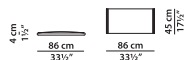

L	P	H	
80	182	4	cm
W	D	H	
31.25	71	1.5	inch

Bench cushion.

L	P	H	
86	45	4	cm
W	D	H	
33.5	17.5	1.5	inch

Lounger.

L	P	H	
80	197	58	cm
W	D	H	
31.25	76.75	22.5	inch

Bench.

L	P	H	
150	45	54	cm
W	D	H	
58.5	17.5	21	inch