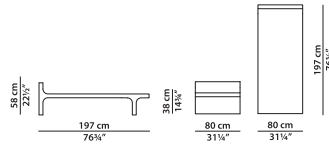

L	P	H	
80	182	4	cm
W	D	H	
31.25	71	1.5	inch

Bench cushion.

L	P	H	
86	45	4	cm
W	D	H	
33.5	17.5	1.5	inch

Lounger.

L	P	H	
80	197	58	cm
W	D	H	
31.25	76.75	22.5	inch

Bench.

L	P	H	
150	45	54	cm
W	D	H	
58.5	17.5	21	inch

Armchair.

L	P	H	
56	52	62	cm
W	D	H	
21.75	20.25	24.25	inch

Lounger roll.

L	P	H	
80	22	22	cm
W	D	H	
31.25	8.5	8.5	inch

Pouf.

L	P	H	
46	63	62	cm
W	D	H	
18	24.5	24.25	inch