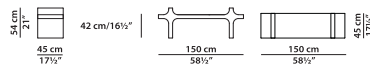

L	P	H	
80	182	4	cm
W	D	H	
31.25	71	1.5	inch

Bench cushion.

L	P	H	
86	45	4	cm
W	D	H	
33.5	17.5	1.5	inch

Lounger.

L	P	H	
80	197	58	cm
W	D	H	
31.25	76.75	22.5	inch

Bench.

L	P	H	
150	45	54	cm
W	D	H	
58.5	17.5	21	inch

Armchair.

L	P	H	
56	52	62	cm
W	D	H	
21.75	20.25	24.25	inch

Lounger roll.

L	P	H	
80	22	22	cm
W	D	H	
31.25	8.5	8.5	inch

Pouf.

L	P	H	
46	63	62	cm
W	D	H	
18	24.5	24.25	inch