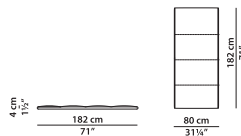

L	P	H	
80	182	4	cm
W	D	H	
31.25	71	1.5	inch

Bench cushion.

L	P	H	
86	45	4	cm
W	D	H	
33.5	17.5	1.5	inch

Lounger.

L	P	H	
80	197	58	cm
W	D	H	
31.25	76.75	22.5	inch

Bench.

L	P	H	
150	45	54	cm
W	D	H	
58.5	17.5	21	inch

Armchair.

L	P	H	
56	52	62	cm
W	D	H	
21.75	20.25	24.25	inch

Lounger roll.

L	P	H	
80	22	22	cm
W	D	H	
31.25	8.5	8.5	inch

Pouf.

L	P	H	
46	63	62	cm
W	D	H	
18	24.5	24.25	inch