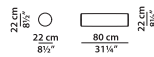

Lounger roll.

L	P	H	
80	22	22	cm
W	D	H	
31.25	8.5	8.5	inch