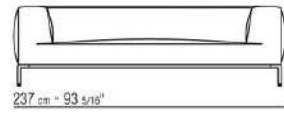

COD. 02A904