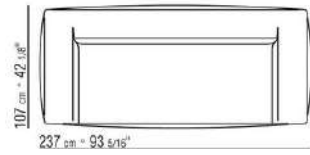

COD. 02A904