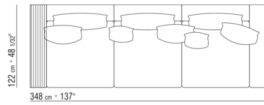

COMPOSITIONS | GROUNDPIECE

011MXA

- N.1 COD.011M79 - ARMREST L /HIDE LEATHER CM.122 x24
- N.1 COD.011M72 - ARMREST CM.122 x24
- N.3 COD.011M11 - UNIT CM.100 x122
- N.2 COD.011M99 - CUSHION CM.60 x60
- N.3 COD.011M97 - CUSHION WITH ROLL CM.80 x60
- N.2 COD.011M93 - CUSHION CM.40 x40
- N.1 COD.011M92 - CUSHION CM.60 x55

011MXB