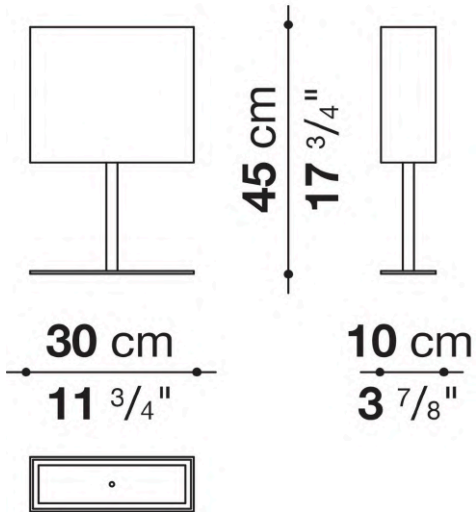

Leukon

COMPLEMENTS

2007

Antonio Citterio

Description

Elegant atmosphere lamps with lampshades in fabric or parchment and upper screens of etched glass. Table lamp, in two sizes. Floor lamp, in two models: with tripod base and round sliding lampshade to be fixed at the desired height, or with a fixed standard on a cross-shaped base, with rectangular lampshade. Available also the wall and hanging versions. The frames are in metal, the electrical cable is covered with cloth.

Technical information

Frame
metal
Lampshade
fabric or parchment
Upper and lower screen
glass
Lower screen (CLS4)
etched PVC

Technical drawings

CL1

CL3

CL4

CL2

CLA1