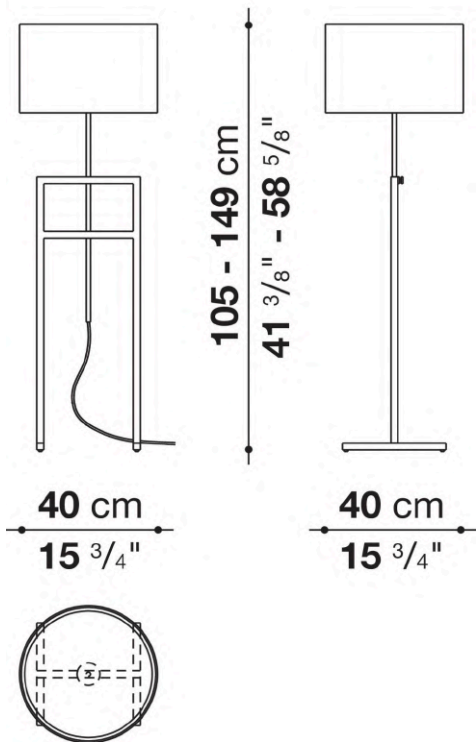

Technical information

Frame
metal
Lampshade
fabric or parchment
Upper and lower screen
glass
Lower screen (CLS4)
etched PVC

Technical drawings

CL1

CL3

CL4

CL2

CLA1