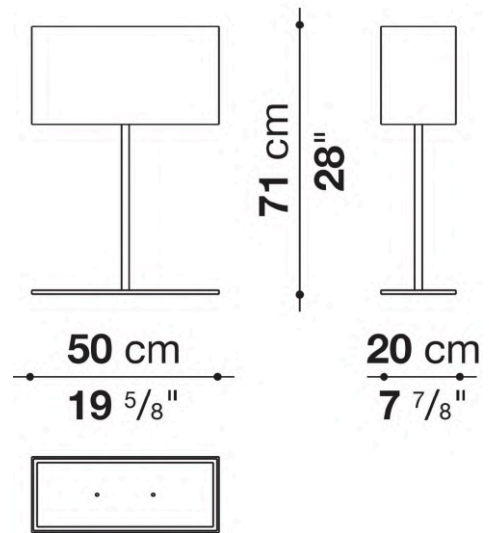

Technical information

Frame
metal
Lampshade
fabric or parchment
Upper and lower screen
glass
Lower screen (CLS4)
etched PVC

Technical drawings

CL1

CL3

CL4

CL2

CLA1