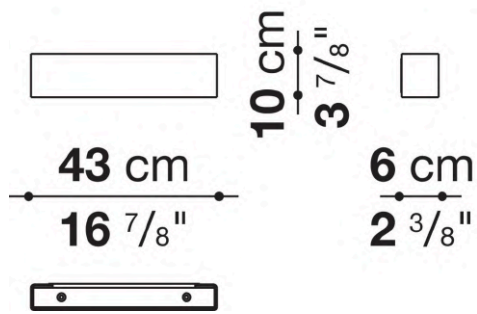

Technical information

Frame
metal
Lampshade
fabric or parchment
Upper and lower screen
glass
Lower screen (CLS4)
etched PVC

Technical drawings

CL1

CL3

CL4

CL2

CLA1