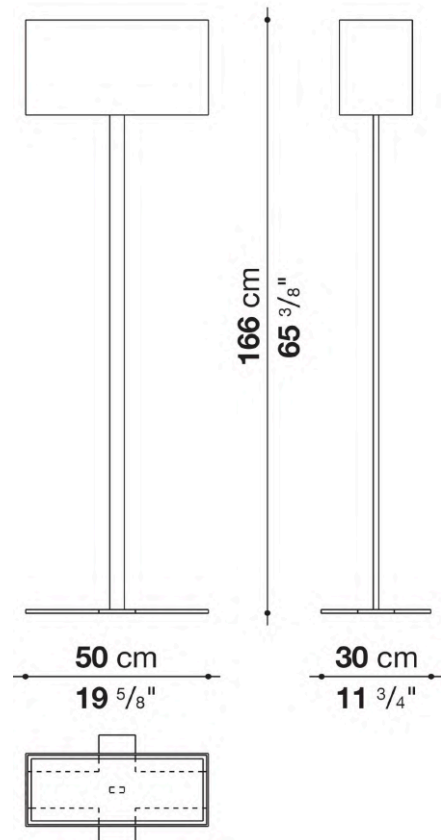

Technical information

Frame
metal
Lampshade
fabric or parchment
Upper and lower screen
glass
Lower screen (CLS4)
etched PVC

Technical drawings

CL1

CL3

CL4

CL2

CLA1