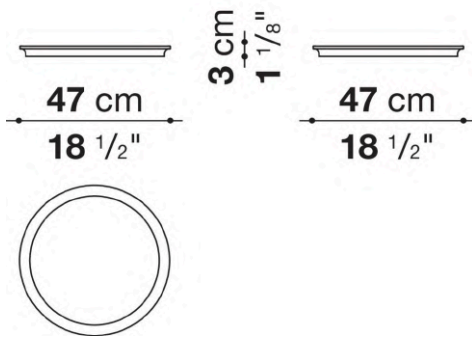

Technical information

Top (SM40T-SM53T)

solid wood

Top (SM80T)

solid wood and veneered wood particles panel

Tray (SM47V)

structural expanded polyurethane foam or solid wood and MDF wood fibre panel

Frame

solid wood

Feet

plastic material

Technical drawings

SM40T

SM53T

SM47V

SM80T