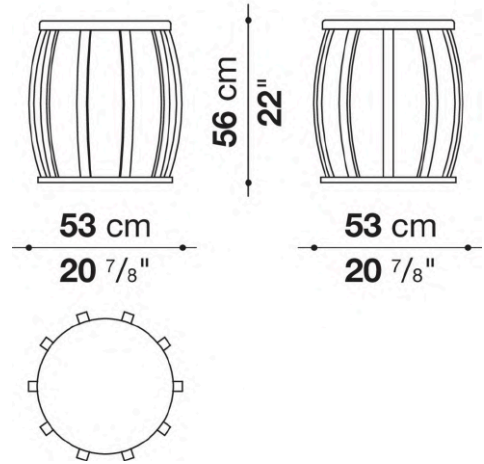

Technical information

Top (SM40T-SM53T)

solid wood

Top (SM80T)

solid wood and veneered wood particles panel

Tray (SM47V)

structural expanded polyurethane foam or solid wood and MDF wood fibre panel

Frame

solid wood

Feet

plastic material

Technical drawings

SM40T

SM53T

SM47V

SM80T