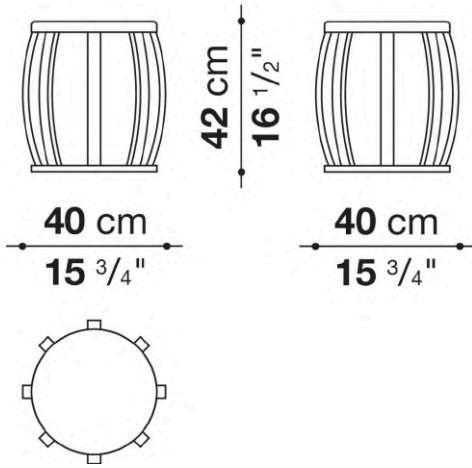

Technical drawings

SM40T