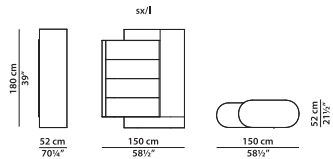

Charcoal Stained
Brushed Solid Oak

Licorice Stained
Brushed Solid Oak

STRUCTURE

Polished Steel

Hand-Finished
Burnished Metal

R cabinet.

L	P	H	
150	52	100	cm
W	D	H	
58.5	20.25	39	inch

L cabinet.

L	P	H	
150	52	100	cm
W	D	H	
58.5	20.25	39	inch

R cabinet.

L	P	H	
150	52	180	cm
W	D	H	
58.5	20.25	70.25	inch

L cabinet.

L	P	H	
150	52	180	cm
W	D	H	
58.5	20.25	70.25	inch

R hanging cabinet.

L	P	H	
180	42	49	cm
W	D	H	
70.25	16.5	19	inch

Assembly required.

L hanging cabinet.

L	P	H	
180	42	49	cm
W	D	H	
70.25	16.5	19	inch

Assembly required.