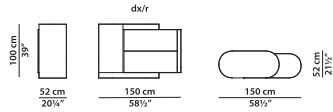

Charcoal Stained
Brushed Solid Oak

Licorice Stained
Brushed Solid Oak

STRUCTURE

Polished Steel

Hand-Finished
Burnished Metal

R cabinet.

L	P	H	
150	52	100	cm
W	D	H	
58.5	20.25	39	inch

L cabinet.

L	P	H	
150	52	100	cm
W	D	H	
58.5	20.25	39	inch

R cabinet.

L	P	H	
150	52	180	cm
W	D	H	
58.5	20.25	70.25	inch

L cabinet.

L	P	H	
150	52	180	cm
W	D	H	
58.5	20.25	70.25	inch

R hanging cabinet.

L	P	H	
180	42	49	cm
W	D	H	
70.25	16.5	19	inch

Assembly required.

L hanging cabinet.

L	P	H	
180	42	49	cm
W	D	H	
70.25	16.5	19	inch

Assembly required.