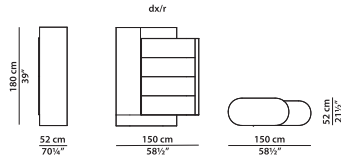

Charcoal Stained
Brushed Solid Oak

Licorice Stained
Brushed Solid Oak

STRUCTURE

Polished Steel

Hand-Finished
Burnished Metal

R cabinet.

L	P	H	
150	52	100	cm
W	D	H	
58.5	20.25	39	inch

L cabinet.

L	P	H	
150	52	100	cm
W	D	H	
58.5	20.25	39	inch

R cabinet.

L	P	H	
150	52	180	cm
W	D	H	
58.5	20.25	70.25	inch

L cabinet.

L	P	H	
150	52	180	cm
W	D	H	
58.5	20.25	70.25	inch

R hanging cabinet.

L	P	H	
180	42	49	cm
W	D	H	
70.25	16.5	19	inch

Assembly required.

L hanging cabinet.

L	P	H	
180	42	49	cm
W	D	H	
70.25	16.5	19	inch

Assembly required.