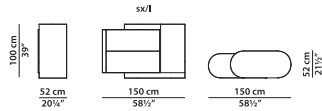

Charcoal Stained
Brushed Solid Oak

Licorice Stained
Brushed Solid Oak

STRUCTURE

Polished Steel

Hand-Finished
Burnished Metal

R cabinet.

L	P	H	
150	52	100	cm
W	D	H	
58.5	20.25	39	inch

L cabinet.

L	P	H	
150	52	100	cm
W	D	H	
58.5	20.25	39	inch

R cabinet.

L	P	H	
150	52	180	cm
W	D	H	
58.5	20.25	70.25	inch

L cabinet.

L	P	H	
150	52	180	cm
W	D	H	
58.5	20.25	70.25	inch

R hanging cabinet.

L	P	H	
180	42	49	cm
W	D	H	
70.25	16.5	19	inch

Assembly required.

L hanging cabinet.

L	P	H	
180	42	49	cm
W	D	H	
70.25	16.5	19	inch

Assembly required.