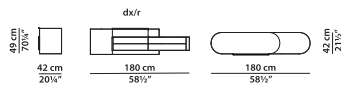

L	P	H	
150	52	100	cm
W	D	H	
58.5	20.25	39	inch

R cabinet.

L	P	H	
150	52	180	cm
W	D	H	
58.5	20.25	70.25	inch

L cabinet.

L	P	H	
150	52	180	cm
W	D	H	
58.5	20.25	70.25	inch

R hanging cabinet.

L	P	H	
180	42	49	cm
W	D	H	
70.25	16.5	19	inch

Assembly required.

L hanging cabinet.

L	P	H	
180	42	49	cm
W	D	H	
70.25	16.5	19	inch

Assembly required.