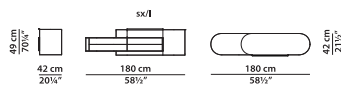

L	P	H	
150	52	100	cm
W	D	H	
58.5	20.25	39	inch

R cabinet.

L	P	H	
150	52	180	cm
W	D	H	
58.5	20.25	70.25	inch

L cabinet.

L	P	H	
150	52	180	cm
W	D	H	
58.5	20.25	70.25	inch

R hanging cabinet.

L	P	H	
180	42	49	cm
W	D	H	
70.25	16.5	19	inch

Assembly required.

L hanging cabinet.

L	P	H	
180	42	49	cm
W	D	H	
70.25	16.5	19	inch

Assembly required.