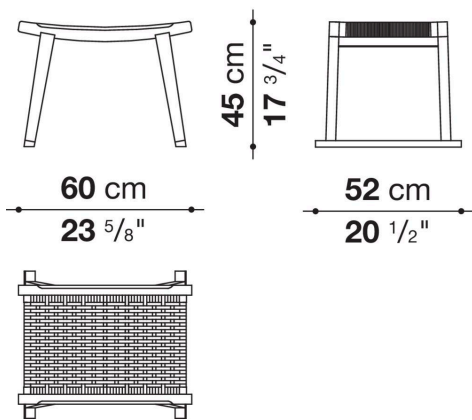

Sella

COMPLEMENTS

2006

Antonio Citterio

Description

Sella is a bench recalling oriental patterns, with a concave seat that can be upholstered in fabric or leather or with interlacing in natural cellulose rope. The structure is in solid wood in various finishes.

Technical information

Seat (ACP6P-ACP10P)
multi-layered wood panel, shaped polyurethane of different density, polyester fibre
Seat (ACP6PA-ACP10PA)
cellulose rope interlacing
Frame
solid wood
Ferrules
felt
Cover (ACP6P-ACP10P)
fabric or leather

Technical drawings

ACP6

ACP10

ACP6PA

ACP10PA