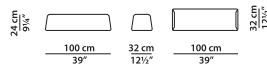

B07 - Corner module.

L	P	H	
233	133	58	cm
W	D	H	
90.75	51.75	22.5	inch

B08 - Corner module.

L	P	H	
233	133	58	cm
W	D	H	
90.75	51.75	22.5	inch

C01 - Mat.

L	P	H	
90	230	13	cm
W	D	H	
35	89.75	5	inch

C02 - Mat.

L	P	H	
130	230	13	cm
W	D	H	
50.75	89.75	5	inch

D01 - Back cushion.

L	P	H	
80	32	24	cm
W	D	H	
31.25	12.5	9.25	inch

D02 - Back cushion.

L	P	H	
100	32	24	cm
W	D	H	
39	12.5	9.25	inch

D03 - Back cushion.

L	P	H	
100	32	34	cm
W	D	H	
39	12.5	13.25	inch

D04 - Back cushion.

L	P	H	
80	32	34	cm
W	D	H	
31.25	12.5	13.25	inch

E01 - Cushion.

L	P	
60	60	cm
W	D	
23.5	23.5	inch

Cushion in 100% acrylic fibre polyester with waterproof fabric lining.

E02 - Cushion.

L	P	
80	80	cm
W	D	
31.25	31.25	inch