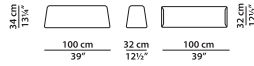

L	P	H	
233	93	58	cm
W	D	H	
90.75	36.25	22.5	inch

B01 - Module.

L	P	H	
230	133	58	cm
W	D	H	
89.75	51.75	22.5	inch

B02 - Module with r armrest.

L	P	H	
230	133	58	cm
W	D	H	
89.75	51.75	22.5	inch

B03 - Module with l armrest.

B07 - Corner module.

L	P	H	
233	133	58	cm
W	D	H	
90.75	51.75	22.5	inch

B08 - Corner module.

L	P	H	
233	133	58	cm
W	D	H	
90.75	51.75	22.5	inch

C01 - Mat.

L	P	H	
90	230	13	cm
W	D	H	
35	89.75	5	inch

C02 - Mat.

L	P	H	
130	230	13	cm
W	D	H	
50.75	89.75	5	inch

D01 - Back cushion.

L	P	H	
80	32	24	cm
W	D	H	
31.25	12.5	9.25	inch

D02 - Back cushion.

L	P	H	
100	32	24	cm
W	D	H	
39	12.5	9.25	inch

D03 - Back cushion.

L	P	H	
100	32	34	cm
W	D	H	
39	12.5	13.25	inch

D04 - Back cushion.

L	P	H	
80	32	34	cm
W	D	H	
31.25	12.5	13.25	inch

E01 - Cushion.

L	P	
60	60	cm
W	D	
23.5	23.5	inch

Cushion in 100% acrylic fibre polyester with waterproof fabric lining.

E02 - Cushion.

L	P	
80	80	cm
W	D	
31.25	31.25	inch