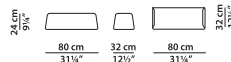

D01 - Back cushion.

L	P	H	
80	32	24	cm
W	D	H	
31.25	12.5	9.25	inch