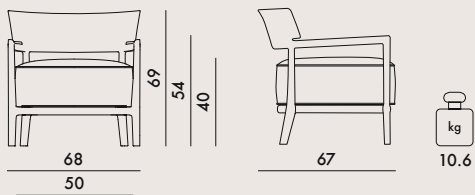

NEW!

CARA MAT OUTDOOR 2022

Design Philippe Starck with Sergio Schito

FRAME

Batch-dyed and painted polycarbonate with soft touch treatment.

SEAT

Padded with fabric-upholstered polyurethane foam