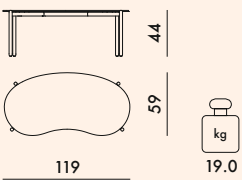

FRAME

Painted steel