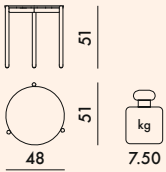

UNDIQUE 2021

Design Patricia Urquiola

4165

4166