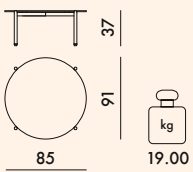

UNDIQUE 2021

Design Patricia Urquiola

4165

4166

4167

FRAME

Painted steel

TOP

Stoneware

4165	1	10.0	0.175	55X55X58
4166	1	23.0	0.370	95X95X41
4167	1	23.0	0.436	130X70X48

	level achieved	
	4166	4167
EN 15372:2016		
Par. 5.1.5.2	Compliant	Compliant
EN 1730:2012		
6.2	(maximum level) L3	L3
6.3	(maximum level) L3	L3
6.4.2	(maximum level) L3	L3
6.6	(maximum level) L3	L3
6.9	(maximum level) L3	L3
7.2	Compliant	Compliant