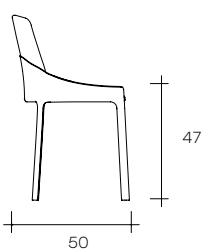

plié

DESIGN
STUDIO KLASS

modello registrato
registered model

Sedia rivestita in cuoio e pelle fiore o Nubuck. Struttura interna in tubolare metallico e legno.

Chair upholstered in hide and leather or Nubuck. Internal structure in metal tubular and wood.

portata della seduta: 130 kg
load capacity: 130 kg

dimensioni L, P, H
dimensions L, W, H
(cm)

	COD./CODE	L	P/W	H	peso netto net weight (kg)	peso lordo gross weight (kg)	volume imballo package volume (m ³)
Struttura rivestita in cuoio Solid, seduta e schienale rivestiti in pelle fiore. <i>Structure upholstered in Solid hide, seat and back upholstered in leather.</i>	PS/	52	50	79	8	11	0,28
Struttura rivestita in cuoio, seduta e schienale rivestiti in Nubuck. <i>Structure upholstered in hide, seat and back upholstered in Nubuck.</i>	PS/	52	50	79	8	11	0,28