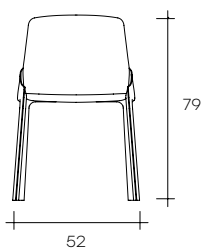

plié

DESIGN
STUDIO KLASS

modello registrato
registered model

Sedia rivestita in cuoio e pelle fiore o Nubuck. Struttura interna in tubolare metallico e legno.

Chair upholstered in hide and leather or Nubuck. Internal structure in metal tubular and wood.

portata della seduta: 130 kg
load capacity: 130 kg

dimensioni L, P, H
dimensions L, W, H
(cm)

	COD./CODE	L	P/W	H	peso netto net weight (kg)	peso lordo gross weight (kg)	volume imballo package volume (m ³)
Struttura rivestita in cuoio Solid, seduta e schienale rivestiti in pelle fiore. <i>Structure upholstered in Solid hide, seat and back upholstered in leather.</i>	PS/	52	50	79	8	11	0,28
Struttura rivestita in cuoio, seduta e schienale rivestiti in Nubuck. <i>Structure upholstered in hide, seat and back upholstered in Nubuck.</i>	PS/	52	50	79	8	11	0,28