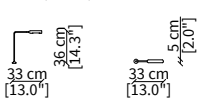

cod. TYDA

Lampada per cabinet / Cabinet lamp