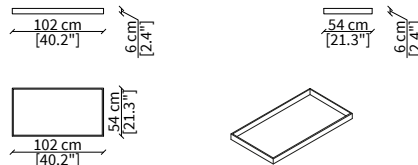

Dimensions in centimeter if not differently indicated.
The Company reserves the right to change the models without any advance notice.
Tolerance on the given sizes +/- 2%.

PIANI / TOPS

cod. 12430

Piano 102x34 cm / Top 102x34 cm

cod. 12431

Piano 102x54 cm / Top 102x54 cm

VASSOI / TRAYS

cod. 12131

Vassoio 102x34 cm / Tray 102x34 cm

cod. 12132

Vassoio 102x54 cm / Tray 102x54 cm

SCATOLE / BOXES