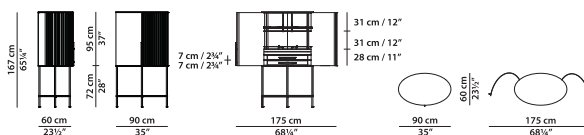

Feet / Legs: burnished brass base.

Decoration: handles in hand-brushed burnished brass.

AVAILABLE FINISHES

BASE

Hand-Finished
Burnished Metal

Bar cabinet.

L	P	H	
90	60	167	cm
W	D	H	
35	23.5	65.25	inch

Base and top in brushed glossy black lacquered MDF.

Internal lighting through door opening sensor.

Two bars with three LED each, 2W per LED, 2700 K - 15W/24V power supply.

Low cabinet.

L	P	H	
280	46	87	cm
W	D	H	
109.25	18	34	inch

Top in brushed glossy black lacquered MDF.

TV cabinet.

L	P	H	
232	45	47	cm
W	D	H	
90.5	17.5	18.25	inch

Top in brushed glossy black lacquered MDF.

8 mm internal shelves in smoked glass.

TV cabinet.

L	P	H	
323	45	47	cm
W	D	H	
126	17.5	18.25	inch

Top in brushed glossy black lacquered MDF.

8 mm internal shelves in smoked glass.

Low cabinet.

L	P	H	
225	46	87	cm
W	D	H	
87.75	18	34	inch

Top in brushed glossy black lacquered MDF.