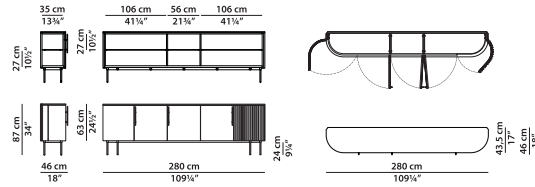

Feet / Legs: burnished brass base.

Decoration: handles in hand-brushed burnished brass.

AVAILABLE FINISHES

BASE

Hand-Finished
Burnished Metal

Bar cabinet.

L	P	H	
90	60	167	cm
W	D	H	
35	23.5	65.25	inch

Base and top in brushed glossy black lacquered MDF.

Internal lighting through door opening sensor.

Two bars with three LED each, 2W per LED, 2700 K - 15W/24V power supply.

Low cabinet.

L	P	H	
280	46	87	cm
W	D	H	
109.25	18	34	inch

Top in brushed glossy black lacquered MDF.

TV cabinet.

L	P	H	
232	45	47	cm
W	D	H	
90.5	17.5	18.25	inch

Top in brushed glossy black lacquered MDF.

8 mm internal shelves in smoked glass.

TV cabinet.

L	P	H	
323	45	47	cm
W	D	H	
126	17.5	18.25	inch

Top in brushed glossy black lacquered MDF.

8 mm internal shelves in smoked glass.

Low cabinet.

L	P	H	
225	46	87	cm
W	D	H	
87.75	18	34	inch

Top in brushed glossy black lacquered MDF.