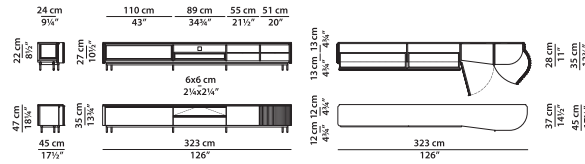

Feet / Legs: burnished brass base.

Decoration: handles in hand-brushed burnished brass.

AVAILABLE FINISHES

BASE

Hand-Finished
Burnished Metal

Bar cabinet.

L	P	H	
90	60	167	cm
W	D	H	
35	23.5	65.25	inch

Base and top in brushed glossy black lacquered MDF.

Internal lighting through door opening sensor.

Two bars with three LED each, 2W per LED, 2700 K - 15W/24V power supply.

Low cabinet.

L	P	H	
280	46	87	cm
W	D	H	
109.25	18	34	inch

Top in brushed glossy black lacquered MDF.

TV cabinet.

L	P	H	
232	45	47	cm
W	D	H	
90.5	17.5	18.25	inch

Top in brushed glossy black lacquered MDF.

8 mm internal shelves in smoked glass.

TV cabinet.

L	P	H	
323	45	47	cm
W	D	H	
126	17.5	18.25	inch

Top in brushed glossy black lacquered MDF.

8 mm internal shelves in smoked glass.

Low cabinet.

L	P	H	
225	46	87	cm
W	D	H	
87.75	18	34	inch

Top in brushed glossy black lacquered MDF.