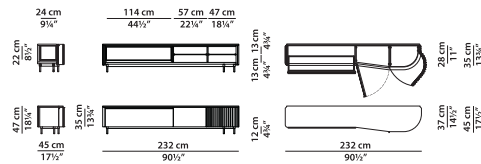

Feet / Legs: burnished brass base.

Decoration: handles in hand-brushed burnished brass.

AVAILABLE FINISHES

BASE

Hand-Finished
Burnished Metal

Bar cabinet.

L	P	H	
90	60	167	cm
W	D	H	
35	23.5	65.25	inch

Base and top in brushed glossy black lacquered MDF.

Internal lighting through door opening sensor.

Two bars with three LED each, 2W per LED, 2700 K - 15W/24V power supply.

Low cabinet.

L	P	H	
280	46	87	cm
W	D	H	
109.25	18	34	inch

Top in brushed glossy black lacquered MDF.

TV cabinet.

L	P	H	
232	45	47	cm
W	D	H	
90.5	17.5	18.25	inch

Top in brushed glossy black lacquered MDF.

8 mm internal shelves in smoked glass.

TV cabinet.

L	P	H	
323	45	47	cm
W	D	H	
126	17.5	18.25	inch

Top in brushed glossy black lacquered MDF.

8 mm internal shelves in smoked glass.

Low cabinet.

L	P	H	
225	46	87	cm
W	D	H	
87.75	18	34	inch

Top in brushed glossy black lacquered MDF.