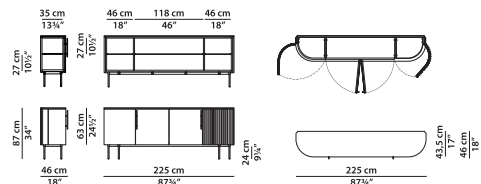

Feet / Legs: burnished brass base.

Decoration: handles in hand-brushed burnished brass.

AVAILABLE FINISHES

BASE

Hand-Finished
Burnished Metal

Bar cabinet.

L	P	H	
90	60	167	cm
W	D	H	
35	23.5	65.25	inch

Base and top in brushed glossy black lacquered MDF.

Internal lighting through door opening sensor.

Two bars with three LED each, 2W per LED, 2700 K - 15W/24V power supply.

Low cabinet.

L	P	H	
280	46	87	cm
W	D	H	
109.25	18	34	inch

Top in brushed glossy black lacquered MDF.

TV cabinet.

L	P	H	
232	45	47	cm
W	D	H	
90.5	17.5	18.25	inch

Top in brushed glossy black lacquered MDF.

8 mm internal shelves in smoked glass.

TV cabinet.

L	P	H	
323	45	47	cm
W	D	H	
126	17.5	18.25	inch

Top in brushed glossy black lacquered MDF.

8 mm internal shelves in smoked glass.

Low cabinet.

L	P	H	
225	46	87	cm
W	D	H	
87.75	18	34	inch

Top in brushed glossy black lacquered MDF.