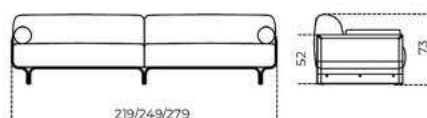

Additional stitching is required for elements with leather upholstery compared to elements with fabric upholstery.

Cm (L x P x H)

219 x 96 x 73

249 x 96 x 73

279 x 96 x 73

Inches (L x P x H)

86³/₄ x 38 x 28³/₄

98³/₄ x 38 x 28³/₄

110 x 38 x 28³/₄

Finishes

Wood

Bianco Camargue
opaque lacquered

Blu Pacifico opaque
lacquered

Bordeaux Etruria
opaque lacquered

Black stained open pore
ash