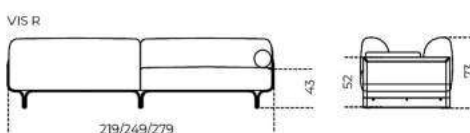

Additional stitching is required for elements with leather upholstery compared to elements with fabric upholstery.

Cm (L x P x H)

219 x 96 x 73

249 x 96 x 73

279 x 96 x 73

Inches (L x P x H)

86³/₄ x 38 x 28³/₄

98³/₄ x 38 x 28³/₄

110 x 38 x 28³/₄

Finishes

Wood

Bianco Camargue
opaque lacquered

Blu Pacifico opaque
lacquered

Bordeaux Etruria
opaque lacquered

Black stained open pore
ash