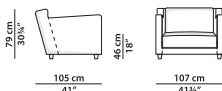

Walnut-Stained Beech

Sofa.

L	P	H	
200	105	79	cm
W	D	H	
78	41	30.75	inch

6% surcharge for structure and cushions in different leathers or colours.

The price is determined by the higher category.

6% surcharge for frame divided into two parts.

Sofa.

L	P	H	
300	105	79	cm
W	D	H	
117	41	30.75	inch

6% surcharge for structure and cushions in different leathers or colours.

The price is determined by the higher category.

6% surcharge for frame divided into two parts.

Pouf.

L	P	H	
87	70	37	cm
W	D	H	
34	27.25	14.5	inch

6% surcharge for structure and cushions in different leathers or colours.

The price is determined by the higher category.

6% surcharge for frame divided into two parts.

Armchair.

L	P	H	
107	105	79	cm
W	D	H	
41.75	41	30.75	inch

6% surcharge for structure and cushions in different leathers or colours.

The price is determined by the higher category.

6% surcharge for frame divided into two parts.