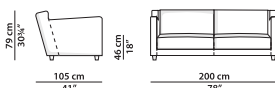

Walnut-Stained Beech

Sofa.

L	P	H	
200	105	79	cm
W	D	H	
78	41	30.75	inch

6% surcharge for structure and cushions in different leathers or colours.

The price is determined by the higher category.

6% surcharge for frame divided into two parts.

Sofa.

L	P	H	
300	105	79	cm
W	D	H	
117	41	30.75	inch

6% surcharge for structure and cushions in different leathers or colours.

The price is determined by the higher category.

6% surcharge for frame divided into two parts.

Pouf.

L	P	H	
87	70	37	cm
W	D	H	
34	27.25	14.5	inch

6% surcharge for structure and cushions in different leathers or colours.

The price is determined by the higher category.

6% surcharge for frame divided into two parts.

Armchair.

L	P	H	
107	105	79	cm
W	D	H	
41.75	41	30.75	inch

6% surcharge for structure and cushions in different leathers or colours.

The price is determined by the higher category.

6% surcharge for frame divided into two parts.