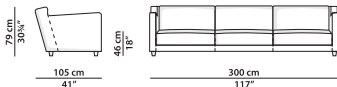

Walnut-Stained Beech

Sofa.

L	P	H	
200	105	79	cm
W	D	H	
78	41	30.75	inch

6% surcharge for structure and cushions in different leathers or colours.

The price is determined by the higher category.

6% surcharge for frame divided into two parts.

Sofa.

L	P	H	
300	105	79	cm
W	D	H	
117	41	30.75	inch

6% surcharge for structure and cushions in different leathers or colours.

The price is determined by the higher category.

6% surcharge for frame divided into two parts.

Pouf.

L	P	H	
87	70	37	cm
W	D	H	
34	27.25	14.5	inch

6% surcharge for structure and cushions in different leathers or colours.

The price is determined by the higher category.

6% surcharge for frame divided into two parts.

Armchair.

L	P	H	
107	105	79	cm
W	D	H	
41.75	41	30.75	inch

6% surcharge for structure and cushions in different leathers or colours.

The price is determined by the higher category.

6% surcharge for frame divided into two parts.