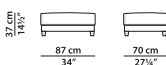

Walnut-Stained Beech

Sofa.

L	P	H	
200	105	79	cm
W	D	H	
78	41	30.75	inch

6% surcharge for structure and cushions in different leathers or colours.

The price is determined by the higher category.

6% surcharge for frame divided into two parts.

Sofa.

L	P	H	
300	105	79	cm
W	D	H	
117	41	30.75	inch

6% surcharge for structure and cushions in different leathers or colours.

The price is determined by the higher category.

6% surcharge for frame divided into two parts.

Pouf.

L	P	H	
87	70	37	cm
W	D	H	
34	27.25	14.5	inch

6% surcharge for structure and cushions in different leathers or colours.

The price is determined by the higher category.

6% surcharge for frame divided into two parts.

Armchair.

L	P	H	
107	105	79	cm
W	D	H	
41.75	41	30.75	inch

6% surcharge for structure and cushions in different leathers or colours.

The price is determined by the higher category.

6% surcharge for frame divided into two parts.