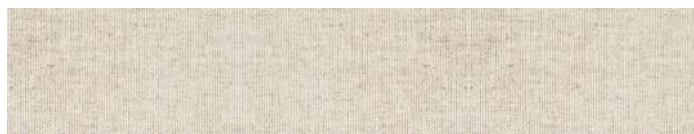

JOEY
Design R&D Frigerio

TESSUTO / FABRIC

A solo