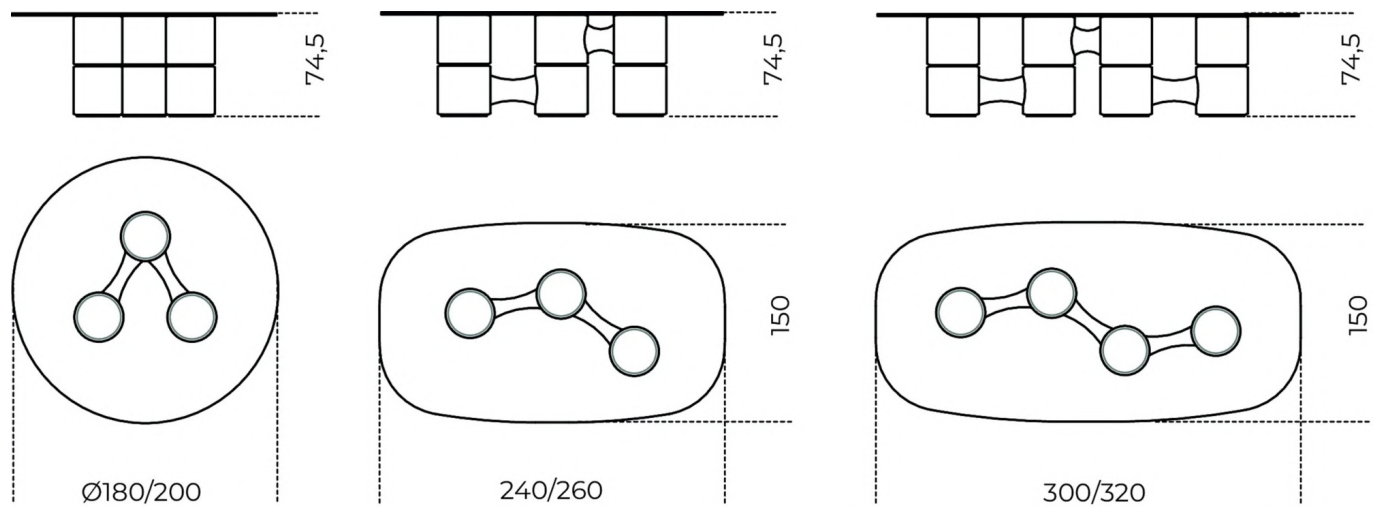

Molecola

Massimo Castagna
2024

Table with 15mm transparent tempered glass top. Hand-brushed wooden cylinders base.
Available in brick, rope, charcoal or ivory colours.

Dimensioni / size

Cm (Ø x H)

180 x 74.5

200 x 74.5

Cm (L x P x H)

240 x 150 x 74.5

260 x 150 x 74.5

300 x 150 x 74.5

320 x 150 x 74.5

Dimensioni / size

Inches (Ø x H)

71 x 29½

78¾ x 29½

Inches (L x P x H)

94½ x 59¼ x 29½

102½ x 59¼ x 29½

118¾ x 59¼ x 29½

126 x 59¼ x 29½

Finishes