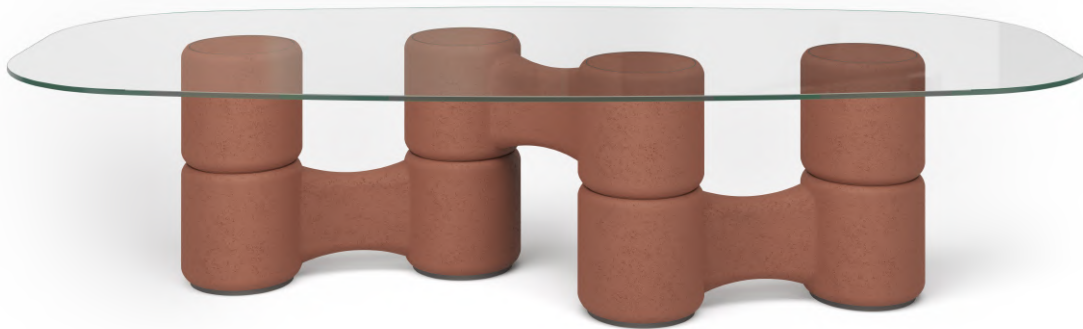

Molecola

Massimo Castagna
2024

Table with 15mm transparent tempered glass top. Hand-brushed wooden cylinders base.
Available in brick, rope, charcoal or ivory colours.

Dimensioni / size

Cm (Ø x H)

180 x 74.5

200 x 74.5

Cm (L x P x H)

240 x 150 x 74.5

260 x 150 x 74.5

300 x 150 x 74.5

320 x 150 x 74.5

Dimensioni / size

Inches (Ø x H)

71 x 29½

78¾ x 29½

Inches (L x P x H)

94½ x 59¼ x 29½

102½ x 59¼ x 29½

118¾ x 59¼ x 29½

126 x 59¼ x 29½

Finishes

Glass

Transparent

Spatulated wood

Ivory

Charcoal

Rope

Brick