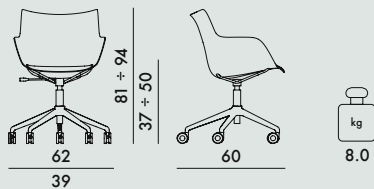

5927 Basic Veneer

SHELL

Curved 3D wood

SEAT

Mass-dyed thermoplastic technopolymer

FRAME

Chrome-plated or painted steel

SPOKES

Chrome-plated or painted die-cast aluminium

Basic Veneer

CC
Light wood
White
Chrome

SC
Dark wood
Black
Chrome

SN
Dark wood
Black
Black

NN
Black wood
Black

Product made of FSC™ certified wood

discover
Smart Wood Collection

	level achieved
EN 1022:2005	Compliant
EN 16139:2013+AC 2013	Compliant
EN 1728:2012+AC 2013	

6.4	L2
6.5	L2
6.6	L2
6.10	L2
6.11	L2
6.17	L2
6.20	L2
6.24	L2
6.25	L2
6.26	L2

5927

1

10.0

0.340

63X63X85