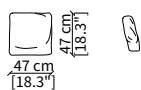

TAYLOR LARGE Design R&D Frigerio

CUSCINI / CUSHIONS

cod. TP

Cuscino 47x47 cm / Cushion 47x47 cm