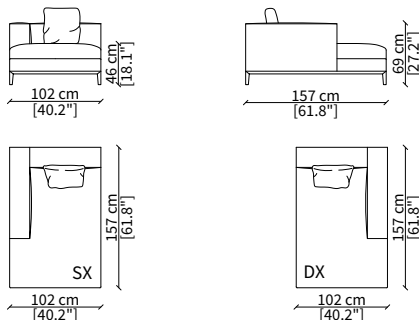

TAYLOR MEDIUM

Design R&D Frigerio

ELEMENTI CHAISE LONGUE / CHAISE LONGUE ELEMENTS

cod. 12921

Elemento 102 cm / Element 102 cm