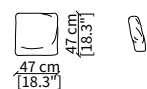

CUSCINI / CUSHIONS

cod. TP

Cuscino 47x47 cm / Cushion 47x47 cm