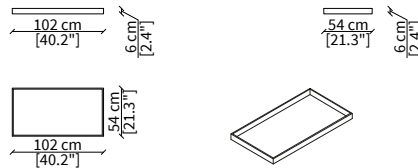

Dimensions in centimeter if not differently indicated.
The Company reserves the right to change the models without any advance notice.
Tolerance on the given sizes +/- 2%.

PIANI / TOPS

cod. 12430

Piano 102x34 cm / Top 102x34 cm

cod. 12431

Piano 102x54 cm / Top 102x54 cm

VASSOI / TRAYS

cod. 12131

Vassoio 102x34 cm / Tray 102x34 cm

cod. 12132

Vassoio 102x54 cm / Tray 102x54 cm

SCATOLE / BOXES