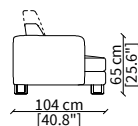

Dimensions in centimeter if not differently indicated.
The Company reserves the right to change the models without any advance notice.
Tolerance on the given sizes +/- 2%.

BRACCIOLI / ARMRESTS

cod. 12133

Bracciolo **TWIN 23 cm** / Armrest **TWIN 23 cm**

cod. 12545

Bracciolo **STYLE 18 cm** / Armrest **STYLE 18 cm**

cod. 12547

Bracciolo **SLIM 8 cm** / Armrest **SLIM 8 cm**

cod. 12546

Bracciolo **WAVE 26 cm** / Armrest **WAVE 26 cm**