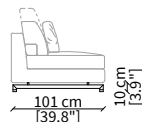

Piedino in metallo in nero sablé con puntale color oro. (Vedi pag. 19)

Metal foot painted black sablé with end tip in gold colour. (See pag. 19)

Dimensioni espresse in cm se non diversamente indicato.
L'Azienda si riserva il diritto di apportare modifiche ai modelli senza preavviso.
Tolleranza sulle misure indicate di +/- 2%.

Dimensions in centimeter if not differently indicated.
The Company reserves the right to change the models without any advance notice.
Tolerance on the given sizes +/- 2%.