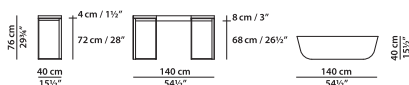

Console table.

L	P	H	
140	40	76	cm
W	D	H	
54.5	15.5	29.75	inch

Lacquered drawer compartment frame.

Writing table.

L	P	H	
120	65	87	cm
W	D	H	
46.75	25.25	34	inch

Drawers in Indian rosewood with matt finish and decorative structure in metal.

Dressing table.

L	P	H	
110	54	77	cm
W	D	H	
43	21	30	inch

Internal compartment frame in sheet metal covered with leather.

Tip-up table top with oval mirror.