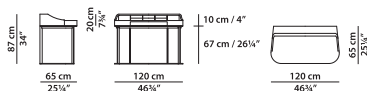

Console table.

L	P	H	
140	40	76	cm
W	D	H	
54.5	15.5	29.75	inch

Lacquered drawer compartment frame.

Writing table.

L	P	H	
120	65	87	cm
W	D	H	
46.75	25.25	34	inch

Drawers in Indian rosewood with matt finish and decorative structure in metal.

Dressing table.

L	P	H	
110	54	77	cm
W	D	H	
43	21	30	inch

Internal compartment frame in sheet metal covered with leather.

Tip-up table top with oval mirror.