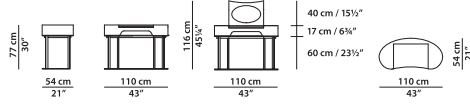

Console table.

L	P	H	
140	40	76	cm
W	D	H	
54.5	15.5	29.75	inch

Lacquered drawer compartment frame.

Writing table.

L	P	H	
120	65	87	cm
W	D	H	
46.75	25.25	34	inch

Drawers in Indian rosewood with matt finish and decorative structure in metal.

Dressing table.

L	P	H	
110	54	77	cm
W	D	H	
43	21	30	inch

Internal compartment frame in sheet metal covered with leather.

Tip-up table top with oval mirror.