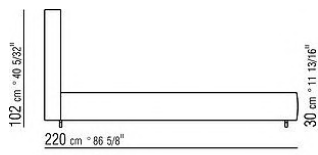

COD. 011UM3