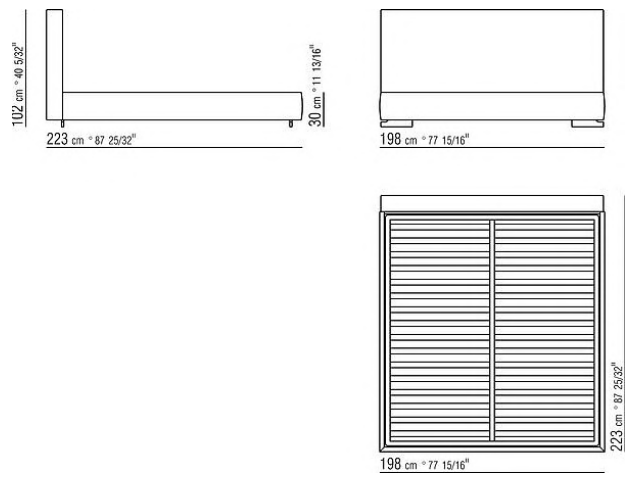

COD. 011UN8