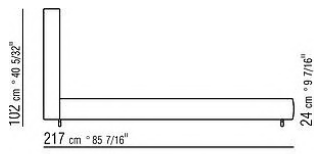

COD. 011UL3