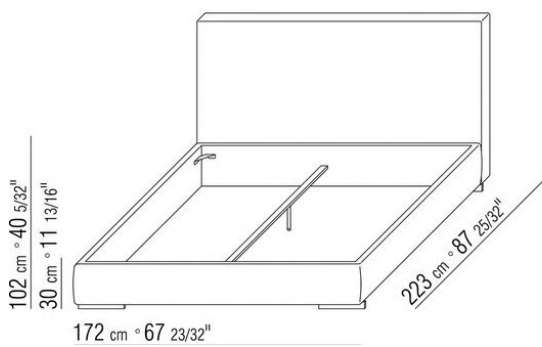

COD. 011UVA