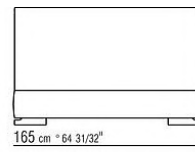

COD. 011UM1