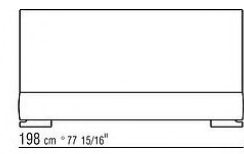

COD. 011UM8