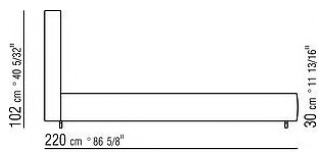

COD. 011UN1