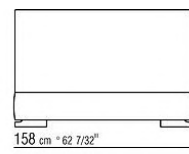

COD. 011UM6