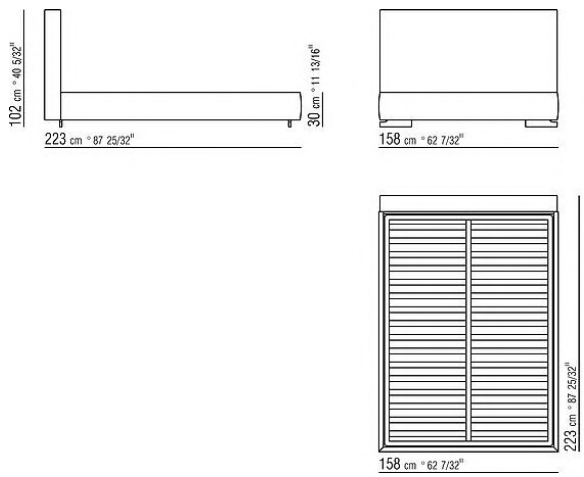

COD. 011UN6