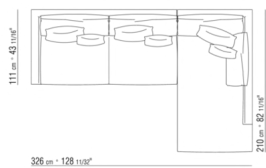

011UXA

- N.1 COD.011UB9 - END UNIT L / DACRON CM.215 x111
- N.3 COD.011U96 - CUSHION CM.40 x40
- N.1 COD.011UC7 - LONG CORNER L /DACRON CM.111 x210
- N.3 COD.011U97 - CUSHION CM.60 x55

011UXB