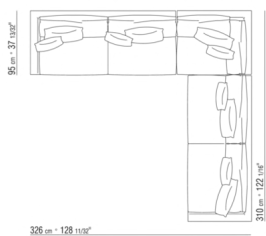

Base with storage that opens, metal platform with wood slats

Base with wooden slats metal platform adjustable to four height positions: 1st 4.5 cm, 2nd 7.3 cm, 3rd 9.5 cm, 4th 12.6 cm; double-check there is sufficient space to support the platform inside the bed, as shown in the figure

COD. 011UVE

011UXA

- N.1 COD.011UB9 - END UNIT L / DACRON CM.215 x111
- N.3 COD.011U96 - CUSHION CM.40 x40
- N.1 COD.011UC7 - LONG CORNER L /DACRON CM.111 x210
- N.3 COD.011U97 - CUSHION CM.60 x55

011UXB

- N.1 COD.011U79 - END UNIT L CM.215 x95
- N.1 COD.011U78 - END UNIT R CM.215 x95
- N.1 COD.011U70 - CORNER R CM.111 x95
- N.5 COD.011U96 - CUSHION CM.40 x40
- N.5 COD.011U97 - CUSHION CM.60 x55