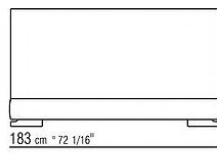

COD. 011UL3