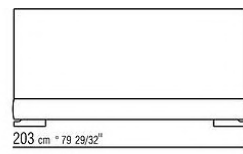

COD. 011UL5