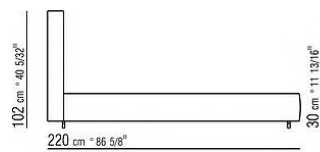

COD. 011UN2