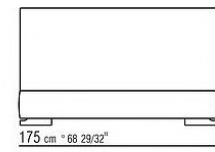

COD. 011UM2