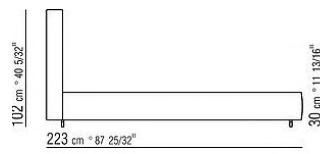

COD. 011UM8