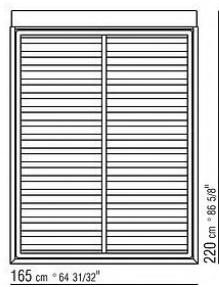

COD. 011UN1