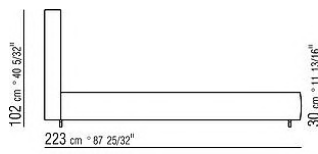

COD. 011UM6