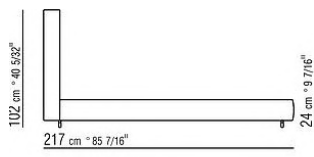

COD. 011UL1