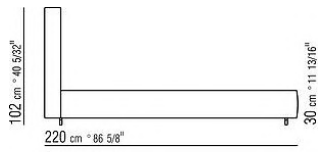

COD. 011UM1