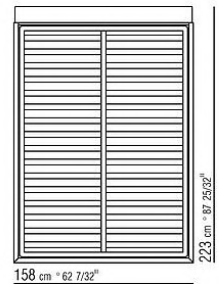

COD. 011UM6