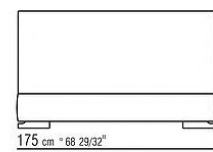

COD. 011UN2