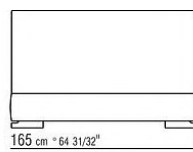

COD. 011UN1