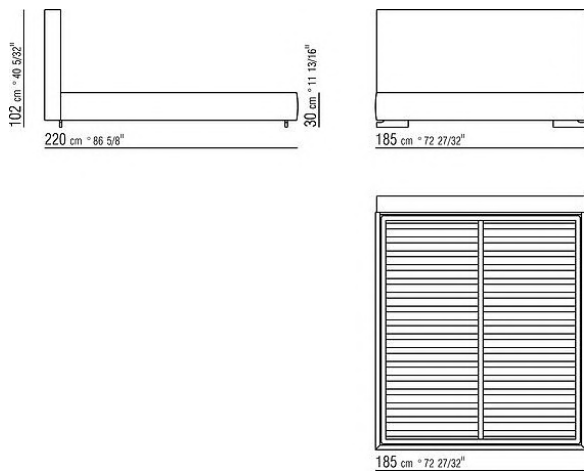

COD. 011UN3