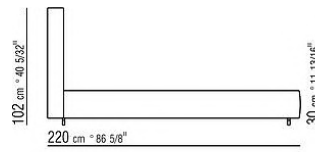

COD. 011UM2