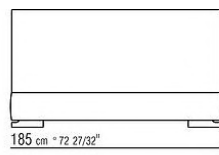

COD. 011UM3