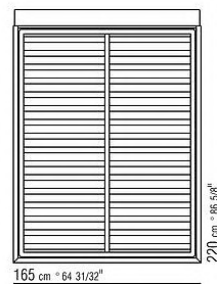

COD. 011UM1