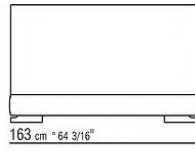

COD. 011UL1