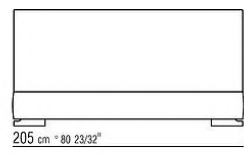

COD. 011UM5