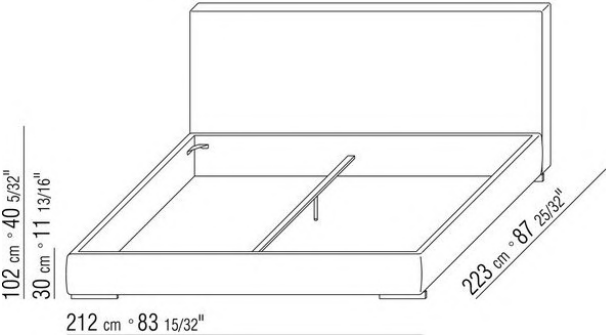

Base with storage that opens, metal platform with wood slats

Base with wooden slats metal platform adjustable to four height positions: 1st 4.5 cm, 2nd 7.3 cm, 3rd 9.5 cm, 4th 12.6 cm; double-check there is sufficient space to support the platform inside the bed, as shown in the figure

COD. 011UVE

011UXA

- N.1 COD.011UB9 - END UNIT L / DACRON CM.215 x111
- N.3 COD.011U96 - CUSHION CM.40 x40
- N.1 COD.011UC7 - LONG CORNER L /DACRON CM.111 x210
- N.3 COD.011U97 - CUSHION CM.60 x55

011UXB