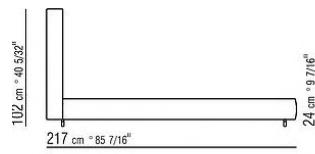

COD. 011UL5