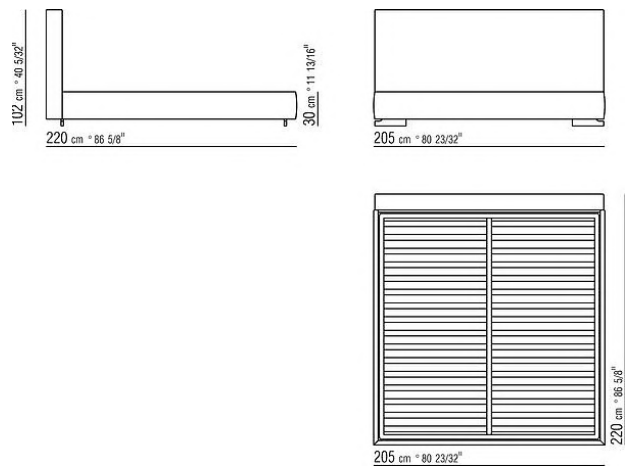

COD. 011UN5