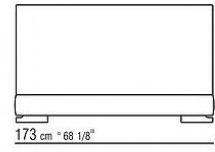

COD. 011UL2