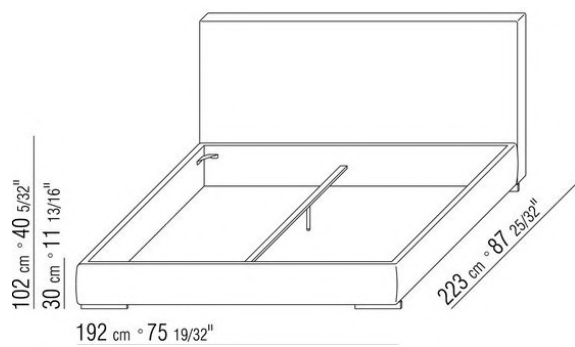

Base with storage that opens, metal platform with wood slats

Base with wooden slats metal platform adjustable to four height positions: 1st 4.5 cm, 2nd 7.3 cm, 3rd 9.5 cm, 4th 12.6 cm; double-check there is sufficient space to support the platform inside the bed, as shown in the figure

COD. 011UVE

011UXA

- N.1 COD.011UB9 - END UNIT L / DACRON CM.215 x111
- N.3 COD.011U96 - CUSHION CM.40 x40
- N.1 COD.011UC7 - LONG CORNER L /DACRON CM.111 x210
- N.3 COD.011U97 - CUSHION CM.60 x55

011UXB