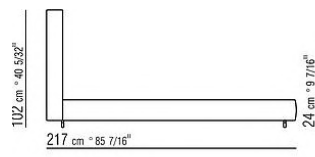

COD. 011UL2