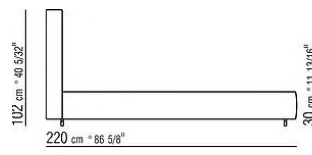

COD. 011UM5