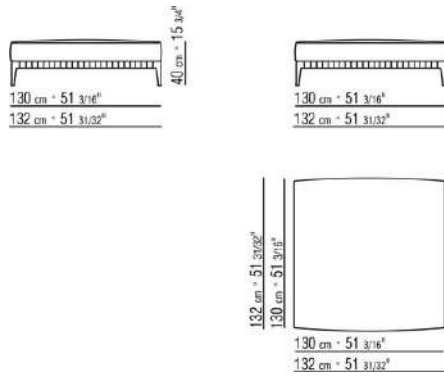

COD. 0287G1