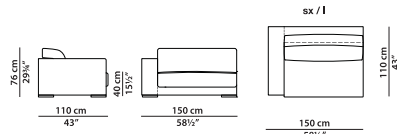

If you want the sofa frame divided into 2 parts, see 2 modules 150 x 140.

Module with r armrest.

L	P	H	
120	110	76	cm
W	D	H	
46.75	43	29.75	inch

Module with l armrest.

L	P	H	
120	110	76	cm
W	D	H	
46.75	43	29.75	inch

Module with r armrest.

L	P	H	
120	140	76	cm
W	D	H	
46.75	54.5	29.75	inch

Module with l armrest.

L	P	H	
120	140	76	cm
W	D	H	
46.75	54.5	29.75	inch

Module with r armrest.

L	P	H	
150	110	76	cm
W	D	H	
58.5	43	29.75	inch

Module with l armrest.

L	P	H	
150	110	76	cm
W	D	H	
58.5	43	29.75	inch

Module with r armrest.

L	P	H	
150	140	76	cm
W	D	H	
58.5	54.5	29.75	inch

Module with l armrest.

L	P	H	
150	140	76	cm
W	D	H	
58.5	54.5	29.75	inch

Module with r armrest.

L	P	H	
215	110	76	cm
W	D	H	
83.75	43	29.75	inch

Module with l armrest.

L	P	H	
215	110	76	cm
W	D	H	
83.75	43	29.75	inch

Module with r armrest.

L	P	H	
275	110	76	cm
W	D	H	
107.25	43	29.75	inch