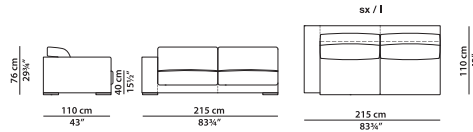

Module with r armrest.

L	P	H	
120	140	76	cm
W	D	H	
46.75	54.5	29.75	inch

Module with l armrest.

L	P	H	
120	140	76	cm
W	D	H	
46.75	54.5	29.75	inch

Module with r armrest.

L	P	H	
150	110	76	cm
W	D	H	
58.5	43	29.75	inch

Module with l armrest.

L	P	H	
150	110	76	cm
W	D	H	
58.5	43	29.75	inch

Module with r armrest.

L	P	H	
150	140	76	cm
W	D	H	
58.5	54.5	29.75	inch

Module with l armrest.

L	P	H	
150	140	76	cm
W	D	H	
58.5	54.5	29.75	inch

Module with r armrest.

L	P	H	
215	110	76	cm
W	D	H	
83.75	43	29.75	inch

Module with l armrest.

L	P	H	
215	110	76	cm
W	D	H	
83.75	43	29.75	inch

Module with r armrest.

L	P	H	
275	110	76	cm
W	D	H	
107.25	43	29.75	inch

Module with l armrest.

L	P	H	
275	110	76	cm
W	D	H	
107.25	43	29.75	inch

Central module.

L	P	H	
125	140	76	cm
W	D	H	
48.75	54.5	29.75	inch

Central module.

L	P	H	
95	140	76	cm
W	D	H	
37	54.5	29.75	inch

Central module.