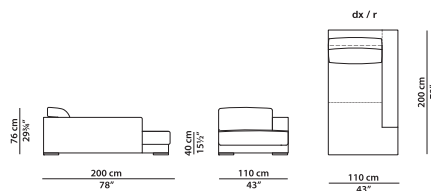

L	P	H	
150	150	76	cm
W	D	H	
58.5	58.5	29.75	inch

Cushion.

L	P	
48	48	cm
W	D	
18.75	18.75	inch

Cushion in washed and sterilised goose down.

Cushion.

L	P	
60	60	cm
W	D	
23.5	23.5	inch

Cushion in washed and sterilised goose down.

Cushion.

L	P	
75	75	cm
W	D	
29.25	29.25	inch

Cushion in washed and sterilised goose down.

Dormeuse with r armrest.

L	P	H	
110	200	76	cm
W	D	H	
43	78	29.75	inch

Dormeuse with l armrest.

L	P	H	
110	200	76	cm
W	D	H	
43	78	29.75	inch

Sofa.

L	P	H	
240	110	76	cm
W	D	H	
93.5	43	29.75	inch

Sofa.

L	P	H	
300	110	76	cm
W	D	H	
117	43	29.75	inch

If you want the sofa frame divided into 2 parts, see 2 modules 150 x 110.

Sofa.

L	P	H	
300	140	76	cm
W	D	H	
117	54.5	29.75	inch

Central module.

L	P	H	
95	110	76	cm
W	D	H	
37	43	29.75	inch

Module with r armrest.

L	P	H	
180	110	76	cm
W	D	H	
70.25	43	29.75	inch

Module with I armrest.

L	P	H	
180	110	76	cm
W	D	H	
70.25	43	29.75	inch

R terminal module.