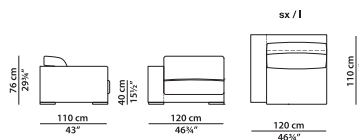

Sofa.

L	P	H	
240	110	76	cm
W	D	H	
93.5	43	29.75	inch

Sofa.

L	P	H	
300	110	76	cm
W	D	H	
117	43	29.75	inch

If you want the sofa frame divided into 2 parts, see 2 modules 150 x 110.

Sofa.

L	P	H	
300	140	76	cm
W	D	H	
117	54.5	29.75	inch

If you want the sofa frame divided into 2 parts, see 2 modules 150 x 140.

Module with r armrest.

L	P	H	
120	110	76	cm
W	D	H	
46.75	43	29.75	inch

Module with l armrest.

L	P	H	
120	110	76	cm
W	D	H	
46.75	43	29.75	inch

Module with r armrest.

L	P	H	
120	140	76	cm
W	D	H	
46.75	54.5	29.75	inch

Module with l armrest.

L	P	H	
120	140	76	cm
W	D	H	
46.75	54.5	29.75	inch

Module with r armrest.

L	P	H	
150	110	76	cm
W	D	H	
58.5	43	29.75	inch

Module with l armrest.

L	P	H	
150	110	76	cm
W	D	H	
58.5	43	29.75	inch

Module with r armrest.

L	P	H	
150	140	76	cm
W	D	H	
58.5	54.5	29.75	inch

Module with l armrest.

L	P	H	
150	140	76	cm
W	D	H	
58.5	54.5	29.75	inch