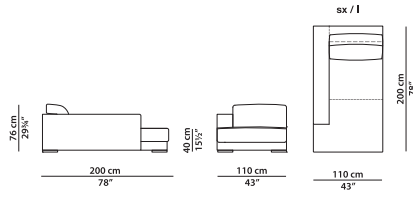

L	P	H	
150	150	76	cm
W	D	H	
58.5	58.5	29.75	inch

Cushion.

L	P	
48	48	cm
W	D	
18.75	18.75	inch

Cushion in washed and sterilised goose down.

Cushion.

L	P	
60	60	cm
W	D	
23.5	23.5	inch

Cushion in washed and sterilised goose down.

Cushion.

L	P	
75	75	cm
W	D	
29.25	29.25	inch

Cushion in washed and sterilised goose down.

Dormeuse with r armrest.

L	P	H	
110	200	76	cm
W	D	H	
43	78	29.75	inch

Dormeuse with l armrest.

L	P	H	
110	200	76	cm
W	D	H	
43	78	29.75	inch

Sofa.

L	P	H	
240	110	76	cm
W	D	H	
93.5	43	29.75	inch

Sofa.

L	P	H	
300	110	76	cm
W	D	H	
117	43	29.75	inch

If you want the sofa frame divided into 2 parts, see 2 modules 150 x 110.

Sofa.

L	P	H	
300	140	76	cm
W	D	H	
117	54.5	29.75	inch

If you want the sofa frame divided into 2 parts, see 2 modules 150 x 140.

Module with r armrest.

L	P	H	
120	110	76	cm
W	D	H	
46.75	43	29.75	inch

Module with l armrest.

L	P	H	
120	110	76	cm
W	D	H	
46.75	43	29.75	inch