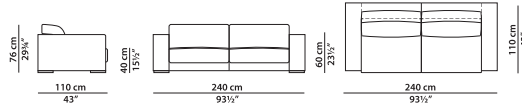

L	P	H	
150	150	76	cm
W	D	H	
58.5	58.5	29.75	inch

Cushion.

L	P	
48	48	cm
W	D	
18.75	18.75	inch

Cushion in washed and sterilised goose down.

Cushion.

L	P	
60	60	cm
W	D	
23.5	23.5	inch

Cushion in washed and sterilised goose down.

Cushion.

L	P	
75	75	cm
W	D	
29.25	29.25	inch

Cushion in washed and sterilised goose down.

Dormeuse with r armrest.

L	P	H	
110	200	76	cm
W	D	H	
43	78	29.75	inch

Dormeuse with l armrest.

L	P	H	
110	200	76	cm
W	D	H	
43	78	29.75	inch

Sofa.

L	P	H	
240	110	76	cm
W	D	H	
93.5	43	29.75	inch

Sofa.

L	P	H	
300	110	76	cm
W	D	H	
117	43	29.75	inch

If you want the sofa frame divided into 2 parts, see 2 modules 150 x 110.

Sofa.

L	P	H	
300	140	76	cm
W	D	H	
117	54.5	29.75	inch

If you want the sofa frame divided into 2 parts, see 2 modules 150 x 140.

Module with r armrest.

L	P	H	
120	110	76	cm
W	D	H	
46.75	43	29.75	inch

Module with l armrest.

L	P	H	
120	110	76	cm
W	D	H	
46.75	43	29.75	inch