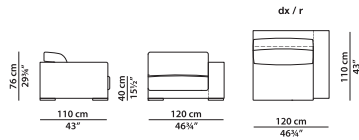

L	P	H	
150	150	76	cm
W	D	H	
58.5	58.5	29.75	inch

Cushion.

L	P	
48	48	cm
W	D	
18.75	18.75	inch

Cushion in washed and sterilised goose down.

Cushion.

L	P	
60	60	cm
W	D	
23.5	23.5	inch

Cushion in washed and sterilised goose down.

Cushion.

L	P	
75	75	cm
W	D	
29.25	29.25	inch

Cushion in washed and sterilised goose down.

Dormeuse with r armrest.

L	P	H	
110	200	76	cm
W	D	H	
43	78	29.75	inch

Dormeuse with l armrest.

L	P	H	
110	200	76	cm
W	D	H	
43	78	29.75	inch

Sofa.

L	P	H	
240	110	76	cm
W	D	H	
93.5	43	29.75	inch

Sofa.

L	P	H	
300	110	76	cm
W	D	H	
117	43	29.75	inch

If you want the sofa frame divided into 2 parts, see 2 modules 150 x 110.

Sofa.

L	P	H	
300	140	76	cm
W	D	H	
117	54.5	29.75	inch

If you want the sofa frame divided into 2 parts, see 2 modules 150 x 140.

Module with r armrest.

L	P	H	
120	110	76	cm
W	D	H	
46.75	43	29.75	inch

Module with l armrest.

L	P	H	
120	110	76	cm
W	D	H	
46.75	43	29.75	inch