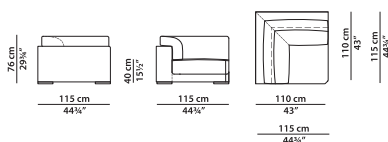

Cushions only available in soft leathers.

AVAILABLE FINISHES

FEET

Brushed Unfinished
Metal

Semi-Matte Gunmetal
Grey-Coloured Metal

Corner module.

L	P	H	
115	115	76	cm
W	D	H	
44.75	44.75	29.75	inch

Corner module.

L	P	H	
150	150	76	cm
W	D	H	
58.5	58.5	29.75	inch

Cushion.

L	P	
48	48	cm
W	D	
18.75	18.75	inch

Cushion in washed and sterilised goose down.

Cushion.

L	P	
60	60	cm
W	D	
23.5	23.5	inch

Cushion in washed and sterilised goose down.

Cushion.

L	P	
75	75	cm
W	D	
29.25	29.25	inch

Cushion in washed and sterilised goose down.

Dormeuse with r armrest.

L	P	H	
110	200	76	cm
W	D	H	
43	78	29.75	inch

Dormeuse with l armrest.

L	P	H	
110	200	76	cm
W	D	H	
43	78	29.75	inch

Central module.

L	P	H	
95	110	76	cm
W	D	H	
37	43	29.75	inch

Module with r armrest.

L	P	H	
180	110	76	cm
W	D	H	
70.25	43	29.75	inch

Module with I armrest.

L	P	H	
180	110	76	cm
W	D	H	
70.25	43	29.75	inch

R terminal module.