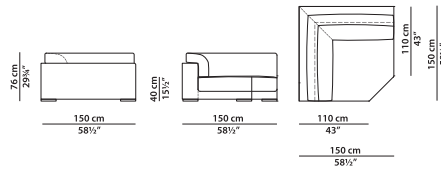

L	P	H	
150	150	76	cm
W	D	H	
58.5	58.5	29.75	inch

Cushion.

L	P	
48	48	cm
W	D	
18.75	18.75	inch

Cushion in washed and sterilised goose down.

Cushion.

L	P	
60	60	cm
W	D	
23.5	23.5	inch

Cushion in washed and sterilised goose down.

Cushion.

L	P	
75	75	cm
W	D	
29.25	29.25	inch

Cushion in washed and sterilised goose down.

Dormeuse with r armrest.

L	P	H	
110	200	76	cm
W	D	H	
43	78	29.75	inch

Dormeuse with l armrest.

L	P	H	
110	200	76	cm
W	D	H	
43	78	29.75	inch

Module with r armrest.

L	P	H	
215	110	76	cm
W	D	H	
83.75	43	29.75	inch

Module with l armrest.

L	P	H	
215	110	76	cm
W	D	H	
83.75	43	29.75	inch

Module with r armrest.

L	P	H	
275	110	76	cm
W	D	H	
107.25	43	29.75	inch

Central module.

L	P	H	
95	110	76	cm
W	D	H	
37	43	29.75	inch

Module with r armrest.

L	P	H	
180	110	76	cm
W	D	H	
70.25	43	29.75	inch

Module with I armrest.

L	P	H	
180	110	76	cm
W	D	H	
70.25	43	29.75	inch

R terminal module.