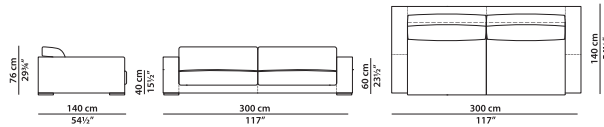

L	P	H	
150	150	76	cm
W	D	H	
58.5	58.5	29.75	inch

Cushion.

L	P	
48	48	cm
W	D	
18.75	18.75	inch

Cushion in washed and sterilised goose down.

Cushion.

L	P	
60	60	cm
W	D	
23.5	23.5	inch

Cushion in washed and sterilised goose down.

Cushion.

L	P	
75	75	cm
W	D	
29.25	29.25	inch

Cushion in washed and sterilised goose down.

Dormeuse with r armrest.

L	P	H	
110	200	76	cm
W	D	H	
43	78	29.75	inch

Dormeuse with l armrest.

L	P	H	
110	200	76	cm
W	D	H	
43	78	29.75	inch

Sofa.

L	P	H	
240	110	76	cm
W	D	H	
93.5	43	29.75	inch

Sofa.

L	P	H	
300	110	76	cm
W	D	H	
117	43	29.75	inch

If you want the sofa frame divided into 2 parts, see 2 modules 150 x 110.

Sofa.

L	P	H	
300	140	76	cm
W	D	H	
117	54.5	29.75	inch

If you want the sofa frame divided into 2 parts, see 2 modules 150 x 140.

Module with r armrest.

L	P	H	
120	110	76	cm
W	D	H	
46.75	43	29.75	inch

Module with l armrest.

L	P	H	
120	110	76	cm
W	D	H	
46.75	43	29.75	inch