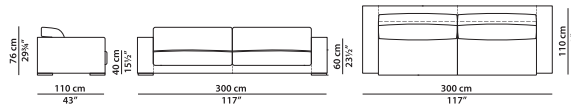

L	P	H	
150	150	76	cm
W	D	H	
58.5	58.5	29.75	inch

Cushion.

L	P	
48	48	cm
W	D	
18.75	18.75	inch

Cushion in washed and sterilised goose down.

Cushion.

L	P	
60	60	cm
W	D	
23.5	23.5	inch

Cushion in washed and sterilised goose down.

Cushion.

L	P	
75	75	cm
W	D	
29.25	29.25	inch

Cushion in washed and sterilised goose down.

Dormeuse with r armrest.

L	P	H	
110	200	76	cm
W	D	H	
43	78	29.75	inch

Dormeuse with l armrest.

L	P	H	
110	200	76	cm
W	D	H	
43	78	29.75	inch

Sofa.

L	P	H	
240	110	76	cm
W	D	H	
93.5	43	29.75	inch

Sofa.

L	P	H	
300	110	76	cm
W	D	H	
117	43	29.75	inch

If you want the sofa frame divided into 2 parts, see 2 modules 150 x 110.

Sofa.

L	P	H	
300	140	76	cm
W	D	H	
117	54.5	29.75	inch

If you want the sofa frame divided into 2 parts, see 2 modules 150 x 140.

Module with r armrest.

L	P	H	
120	110	76	cm
W	D	H	
46.75	43	29.75	inch

Module with l armrest.

L	P	H	
120	110	76	cm
W	D	H	
46.75	43	29.75	inch