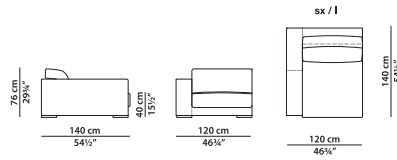

Sofa.

L	P	H	
240	110	76	cm
W	D	H	
93.5	43	29.75	inch

Sofa.

L	P	H	
300	110	76	cm
W	D	H	
117	43	29.75	inch

If you want the sofa frame divided into 2 parts, see 2 modules 150 x 110.

Sofa.

L	P	H	
300	140	76	cm
W	D	H	
117	54.5	29.75	inch

If you want the sofa frame divided into 2 parts, see 2 modules 150 x 140.

Module with r armrest.

L	P	H	
120	110	76	cm
W	D	H	
46.75	43	29.75	inch

Module with l armrest.

L	P	H	
120	110	76	cm
W	D	H	
46.75	43	29.75	inch

Module with r armrest.

L	P	H	
120	140	76	cm
W	D	H	
46.75	54.5	29.75	inch

Module with l armrest.

L	P	H	
120	140	76	cm
W	D	H	
46.75	54.5	29.75	inch

Module with r armrest.

L	P	H	
150	110	76	cm
W	D	H	
58.5	43	29.75	inch

Module with l armrest.

L	P	H	
150	110	76	cm
W	D	H	
58.5	43	29.75	inch

Module with r armrest.

L	P	H	
150	140	76	cm
W	D	H	
58.5	54.5	29.75	inch

Module with l armrest.

L	P	H	
150	140	76	cm
W	D	H	
58.5	54.5	29.75	inch