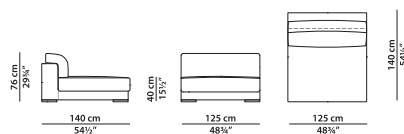

Module with r armrest.

L	P	H	
120	140	76	cm
W	D	H	
46.75	54.5	29.75	inch

Module with l armrest.

L	P	H	
120	140	76	cm
W	D	H	
46.75	54.5	29.75	inch

Module with r armrest.

L	P	H	
150	110	76	cm
W	D	H	
58.5	43	29.75	inch

Module with l armrest.

L	P	H	
150	110	76	cm
W	D	H	
58.5	43	29.75	inch

Module with r armrest.

L	P	H	
150	140	76	cm
W	D	H	
58.5	54.5	29.75	inch

Module with l armrest.

L	P	H	
150	140	76	cm
W	D	H	
58.5	54.5	29.75	inch

Module with r armrest.

L	P	H	
215	110	76	cm
W	D	H	
83.75	43	29.75	inch

Module with l armrest.

L	P	H	
215	110	76	cm
W	D	H	
83.75	43	29.75	inch

Module with r armrest.

L	P	H	
275	110	76	cm
W	D	H	
107.25	43	29.75	inch

Module with l armrest.

L	P	H	
275	110	76	cm
W	D	H	
107.25	43	29.75	inch

Central module.

L	P	H	
125	140	76	cm
W	D	H	
48.75	54.5	29.75	inch

Central module.

L	P	H	
95	140	76	cm
W	D	H	
37	54.5	29.75	inch

Central module.