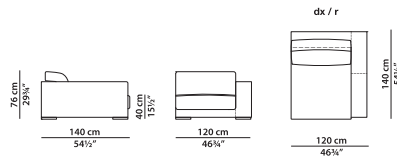

Sofa.

L	P	H	
240	110	76	cm
W	D	H	
93.5	43	29.75	inch

Sofa.

L	P	H	
300	110	76	cm
W	D	H	
117	43	29.75	inch

If you want the sofa frame divided into 2 parts, see 2 modules 150 x 110.

Sofa.

L	P	H	
300	140	76	cm
W	D	H	
117	54.5	29.75	inch

If you want the sofa frame divided into 2 parts, see 2 modules 150 x 140.

Module with r armrest.

L	P	H	
120	110	76	cm
W	D	H	
46.75	43	29.75	inch

Module with l armrest.

L	P	H	
120	110	76	cm
W	D	H	
46.75	43	29.75	inch

Module with r armrest.

L	P	H	
120	140	76	cm
W	D	H	
46.75	54.5	29.75	inch

Module with l armrest.

L	P	H	
120	140	76	cm
W	D	H	
46.75	54.5	29.75	inch

Module with r armrest.

L	P	H	
150	110	76	cm
W	D	H	
58.5	43	29.75	inch

Module with l armrest.

L	P	H	
150	110	76	cm
W	D	H	
58.5	43	29.75	inch

Module with r armrest.

L	P	H	
150	140	76	cm
W	D	H	
58.5	54.5	29.75	inch

Module with l armrest.

L	P	H	
150	140	76	cm
W	D	H	
58.5	54.5	29.75	inch