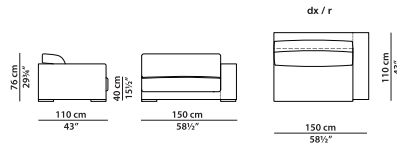

If you want the sofa frame divided into 2 parts, see 2 modules 150 x 140.

Module with r armrest.

L	P	H	
120	110	76	cm
W	D	H	
46.75	43	29.75	inch

Module with l armrest.

L	P	H	
120	110	76	cm
W	D	H	
46.75	43	29.75	inch

Module with r armrest.

L	P	H	
120	140	76	cm
W	D	H	
46.75	54.5	29.75	inch

Module with l armrest.

L	P	H	
120	140	76	cm
W	D	H	
46.75	54.5	29.75	inch

Module with r armrest.

L	P	H	
150	110	76	cm
W	D	H	
58.5	43	29.75	inch

Module with l armrest.

L	P	H	
150	110	76	cm
W	D	H	
58.5	43	29.75	inch

Module with r armrest.

L	P	H	
150	140	76	cm
W	D	H	
58.5	54.5	29.75	inch

Module with l armrest.

L	P	H	
150	140	76	cm
W	D	H	
58.5	54.5	29.75	inch

Module with r armrest.

L	P	H	
215	110	76	cm
W	D	H	
83.75	43	29.75	inch

Module with l armrest.

L	P	H	
215	110	76	cm
W	D	H	
83.75	43	29.75	inch

Module with r armrest.

L	P	H	
275	110	76	cm
W	D	H	
107.25	43	29.75	inch