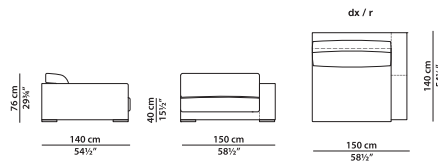

If you want the sofa frame divided into 2 parts, see 2 modules 150 x 140.

Module with r armrest.

L	P	H	
120	110	76	cm
W	D	H	
46.75	43	29.75	inch

Module with l armrest.

L	P	H	
120	110	76	cm
W	D	H	
46.75	43	29.75	inch

Module with r armrest.

L	P	H	
120	140	76	cm
W	D	H	
46.75	54.5	29.75	inch

Module with l armrest.

L	P	H	
120	140	76	cm
W	D	H	
46.75	54.5	29.75	inch

Module with r armrest.

L	P	H	
150	110	76	cm
W	D	H	
58.5	43	29.75	inch

Module with l armrest.

L	P	H	
150	110	76	cm
W	D	H	
58.5	43	29.75	inch

Module with r armrest.

L	P	H	
150	140	76	cm
W	D	H	
58.5	54.5	29.75	inch

Module with l armrest.

L	P	H	
150	140	76	cm
W	D	H	
58.5	54.5	29.75	inch

Module with r armrest.

L	P	H	
215	110	76	cm
W	D	H	
83.75	43	29.75	inch

Module with l armrest.

L	P	H	
215	110	76	cm
W	D	H	
83.75	43	29.75	inch

Module with r armrest.

L	P	H	
275	110	76	cm
W	D	H	
107.25	43	29.75	inch