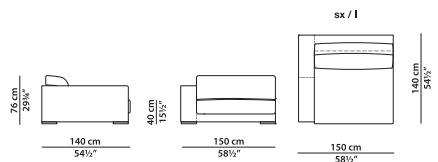

Module with r armrest.

L	P	H	
120	140	76	cm
W	D	H	
46.75	54.5	29.75	inch

Module with l armrest.

L	P	H	
120	140	76	cm
W	D	H	
46.75	54.5	29.75	inch

Module with r armrest.

L	P	H	
150	110	76	cm
W	D	H	
58.5	43	29.75	inch

Module with l armrest.

L	P	H	
150	110	76	cm
W	D	H	
58.5	43	29.75	inch

Module with r armrest.

L	P	H	
150	140	76	cm
W	D	H	
58.5	54.5	29.75	inch

Module with l armrest.

L	P	H	
150	140	76	cm
W	D	H	
58.5	54.5	29.75	inch

Module with r armrest.

L	P	H	
215	110	76	cm
W	D	H	
83.75	43	29.75	inch

Module with l armrest.

L	P	H	
215	110	76	cm
W	D	H	
83.75	43	29.75	inch

Module with r armrest.

L	P	H	
275	110	76	cm
W	D	H	
107.25	43	29.75	inch

Module with l armrest.

L	P	H	
275	110	76	cm
W	D	H	
107.25	43	29.75	inch

Central module.

L	P	H	
125	140	76	cm
W	D	H	
48.75	54.5	29.75	inch

Central module.

L	P	H	
95	140	76	cm
W	D	H	
37	54.5	29.75	inch

Central module.