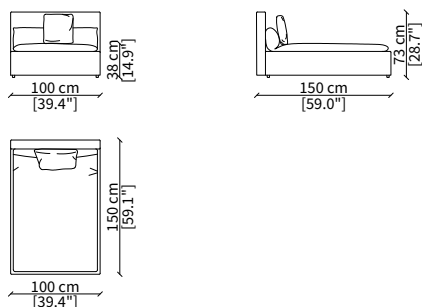

DOMINIO MEDIUM

Design R&D Frigerio

ELEMENTI CHAISE LONGUE / CHAISE LONGUE ELEMENTS

cod. 11709

Elemento 100 cm / Element 100 cm