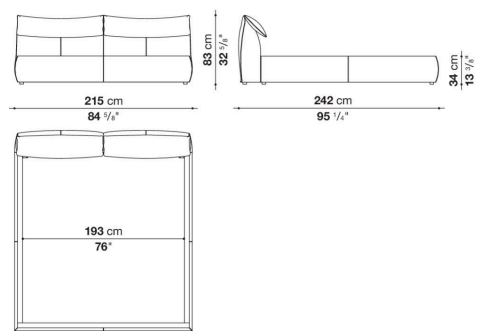

## Technical information

---

**Bed sides**

multi-layered wood panel, shaped polyurethane, polyester fibre cover

**Headboard**

tubular steel and steel profiles, flexible cold shaped polyurethane foam, polyester fibre cover

# Technical drawings

**LBL153**

**LBL160**

**LBL180**

**LBL193**

**LBL200**