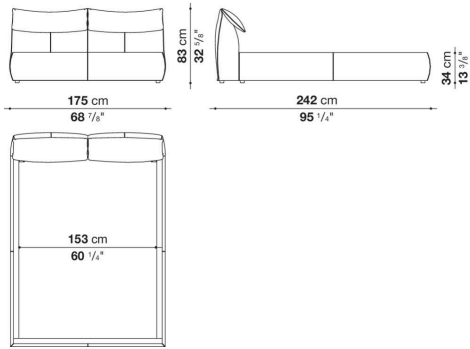

## Technical information

---

**Bed sides**

multi-layered wood panel, shaped polyurethane, polyester fibre cover

**Headboard**

tubular steel and steel profiles, flexible cold shaped polyurethane foam, polyester fibre cover

# Technical drawings

**LBL153**

**LBL160**

**LBL180**

**LBL193**

**LBL200**