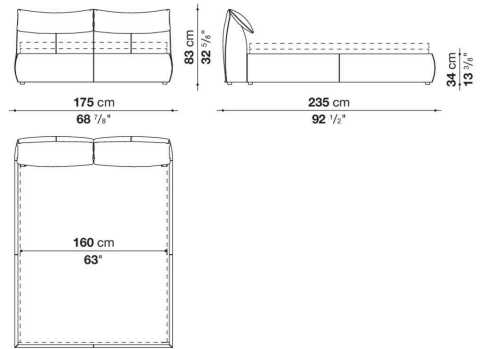

## Technical information

---

**Bed sides**

multi-layered wood panel, shaped polyurethane, polyester fibre cover

**Headboard**

tubular steel and steel profiles, flexible cold shaped polyurethane foam, polyester fibre cover

# Technical drawings

**LBL153**

**LBL160**

**LBL180**

**LBL193**

**LBL200**