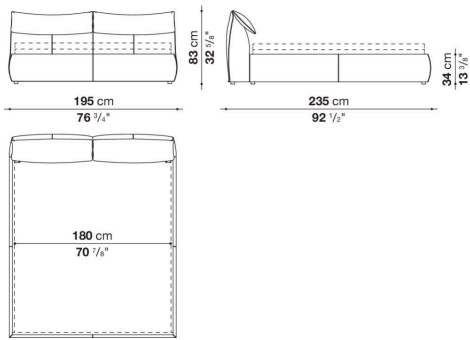

## Technical information

---

**Bed sides**

multi-layered wood panel, shaped polyurethane, polyester fibre cover

**Headboard**

tubular steel and steel profiles, flexible cold shaped polyurethane foam, polyester fibre cover

# Technical drawings

**LBL153**

**LBL160**

**LBL180**

**LBL193**

**LBL200**