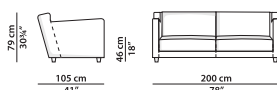

Walnut-Stained Beech

Sofa.

L	P	H	
200	105	79	cm
W	D	H	
78	41	30.75	inch

6% surcharge for structure and cushions in different leathers or colours.

The price is determined by the higher category.

6% surcharge for frame divided into two parts.

Sofa.

L	P	H	
300	105	79	cm
W	D	H	
117	41	30.75	inch

6% surcharge for structure and cushions in different leathers or colours.

The price is determined by the higher category.

6% surcharge for frame divided into two parts.

Pouf.

L	P	H	
87	70	37	cm
W	D	H	
34	27.25	14.5	inch

6% surcharge for structure and cushions in different leathers or colours.

The price is determined by the higher category.

6% surcharge for frame divided into two parts.

Armchair.

L	P	H	
107	105	79	cm
W	D	H	
41.75	41	30.75	inch

6% surcharge for structure and cushions in different leathers or colours.

The price is determined by the higher category.

6% surcharge for frame divided into two parts.