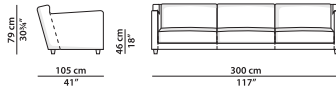

Walnut-Stained Beech

Sofa.

L	P	H	
200	105	79	cm
W	D	H	
78	41	30.75	inch

6% surcharge for structure and cushions in different leathers or colours.

The price is determined by the higher category.

6% surcharge for frame divided into two parts.

Sofa.

L	P	H	
300	105	79	cm
W	D	H	
117	41	30.75	inch

6% surcharge for structure and cushions in different leathers or colours.

The price is determined by the higher category.

6% surcharge for frame divided into two parts.

Pouf.

L	P	H	
87	70	37	cm
W	D	H	
34	27.25	14.5	inch

6% surcharge for structure and cushions in different leathers or colours.

The price is determined by the higher category.

6% surcharge for frame divided into two parts.

Armchair.

L	P	H	
107	105	79	cm
W	D	H	
41.75	41	30.75	inch

6% surcharge for structure and cushions in different leathers or colours.

The price is determined by the higher category.

6% surcharge for frame divided into two parts.