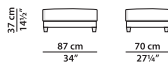

Walnut-Stained Beech

Sofa.

L	P	H	
200	105	79	cm
W	D	H	
78	41	30.75	inch

6% surcharge for structure and cushions in different leathers or colours.

The price is determined by the higher category.

6% surcharge for frame divided into two parts.

Sofa.

L	P	H	
300	105	79	cm
W	D	H	
117	41	30.75	inch

6% surcharge for structure and cushions in different leathers or colours.

The price is determined by the higher category.

6% surcharge for frame divided into two parts.

Pouf.

L	P	H	
87	70	37	cm
W	D	H	
34	27.25	14.5	inch

6% surcharge for structure and cushions in different leathers or colours.

The price is determined by the higher category.

6% surcharge for frame divided into two parts.

Armchair.

L	P	H	
107	105	79	cm
W	D	H	
41.75	41	30.75	inch

6% surcharge for structure and cushions in different leathers or colours.

The price is determined by the higher category.

6% surcharge for frame divided into two parts.