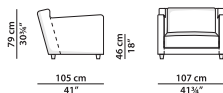

Walnut-Stained Beech

Sofa.

L	P	H	
200	105	79	cm
W	D	H	
78	41	30.75	inch

6% surcharge for structure and cushions in different leathers or colours.

The price is determined by the higher category.

6% surcharge for frame divided into two parts.

Sofa.

L	P	H	
300	105	79	cm
W	D	H	
117	41	30.75	inch

6% surcharge for structure and cushions in different leathers or colours.

The price is determined by the higher category.

6% surcharge for frame divided into two parts.

Pouf.

L	P	H	
87	70	37	cm
W	D	H	
34	27.25	14.5	inch

6% surcharge for structure and cushions in different leathers or colours.

The price is determined by the higher category.

6% surcharge for frame divided into two parts.

Armchair.

L	P	H	
107	105	79	cm
W	D	H	
41.75	41	30.75	inch

6% surcharge for structure and cushions in different leathers or colours.

The price is determined by the higher category.

6% surcharge for frame divided into two parts.