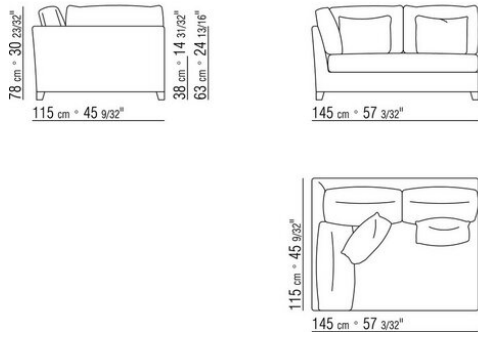

**On request** with upcharge feet in aluminium. See code 14290 of "Victor" model

**Upholstery** removable fabric or not removable leather covers

COD. 014224

COD. 014228

COD. 014231

COD. 014233

COD. 014241

COD. 014243