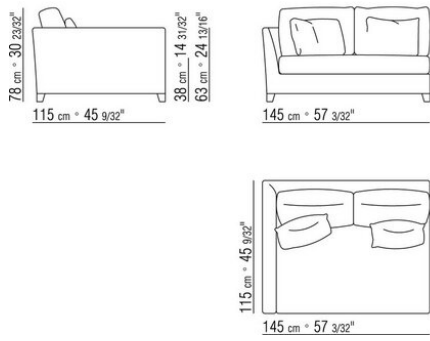

**On request** with upcharge feet in aluminium. See code 14290 of "Victor" model

**Upholstery** removable fabric or not removable leather covers

COD. 014224

COD. 014228

COD. 014231

COD. 014233

COD. 014241

COD. 014243