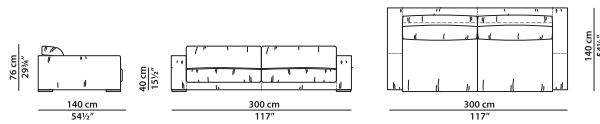

---

Corner module.

L	P	H	
150	150	76	cm
W	D	H	
58.5	58.5	29.75	inch

**6% surcharge for two different leathers or colours.**

**The price is determined by the higher category.**

---

Cushion.

L	P	
48	48	cm
W	D	
18.75	18.75	inch

L	P	H	
110	200	76	cm
W	D	H	
43	78	29.75	inch

**6% surcharge for two different leathers or colours.**  
**The price is determined by the higher category.**

Sofa.

L	P	H	
240	110	76	cm
W	D	H	
93.5	43	29.75	inch

**6% surcharge for two different leathers or colours.**  
**The price is determined by the higher category.**

Sofa.

L	P	H	
300	110	76	cm
W	D	H	
117	43	29.75	inch

If you want the sofa frame divided into 2 parts, see 2 modules 150 x 110.

**6% surcharge for two different leathers or colours.**

**The price is determined by the higher category.**

Sofa.

L	P	H	
300	140	76	cm
W	D	H	
117	54.5	29.75	inch

If you want the sofa frame divided into 2 parts, see 2 modules 150 x 140.