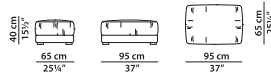

---

Corner module.

L	P	H	
150	150	76	cm
W	D	H	
58.5	58.5	29.75	inch

**6% surcharge for two different leathers or colours.**

**The price is determined by the higher category.**

---

Cushion.

L	P	
48	48	cm
W	D	
18.75	18.75	inch

Pouf.

L	P	H	
125	125	40	cm
W	D	H	
48.75	48.75	15.5	inch

**6% surcharge for two different leathers or colours.**  
**The price is determined by the higher category.**

Pouf.

L	P	H	
125	65	40	cm
W	D	H	
48.75	25.25	15.5	inch

**6% surcharge for two different leathers or colours.**  
**The price is determined by the higher category.**

Pouf.

L	P	H	
150	65	40	cm
W	D	H	
58.5	25.25	15.5	inch

**6% surcharge for two different leathers or colours.**  
**The price is determined by the higher category.**

Pouf.

L	P	H	
95	95	40	cm
W	D	H	
37	37	15.5	inch

6% surcharge for two different leathers or colours.

The price is determined by the higher category.

---

Pouf.

L	P	H	
95	65	40	cm
W	D	H	
37	25.25	15.5	inch

6% surcharge for two different leathers or colours.