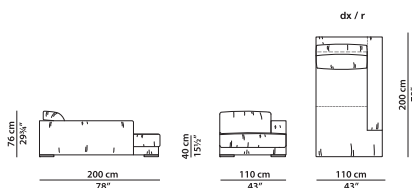

---

Corner module.

L	P	H	
150	150	76	cm
W	D	H	
58.5	58.5	29.75	inch

**6% surcharge for two different leathers or colours.**

**The price is determined by the higher category.**

---

Cushion.

L	P	
48	48	cm
W	D	
18.75	18.75	inch

---

Cushion.

L	P	
75	75	cm
W	D	
29.25	29.25	inch

Cushion in washed and sterilised goose down.  
Leather upholstery with sharp edge stitching.

**6% surcharge for two different leathers or colours.**  
**The price is determined by the higher category.**

Dormeuse with r armrest.

L	P	H	
110	200	76	cm
W	D	H	
43	78	29.75	inch

**6% surcharge for two different leathers or colours.**  
**The price is determined by the higher category.**

Dormeuse with l armrest.

L	P	H	
110	200	76	cm
W	D	H	
43	78	29.75	inch

**6% surcharge for two different leathers or colours.**  
**The price is determined by the higher category.**

Sofa.

L	P	H	
240	110	76	cm
W	D	H	
93.5	43	29.75	inch