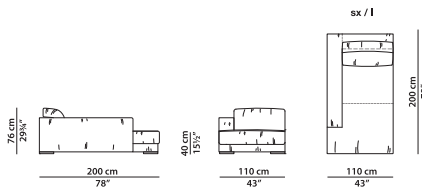

---

Corner module.

L	P	H	
150	150	76	cm
W	D	H	
58.5	58.5	29.75	inch

**6% surcharge for two different leathers or colours.**

**The price is determined by the higher category.**

---

Cushion.

L	P	
48	48	cm
W	D	
18.75	18.75	inch

---

Cushion.

L	P	
75	75	cm
W	D	
29.25	29.25	inch

Cushion in washed and sterilised goose down.  
Leather upholstery with sharp edge stitching.

**6% surcharge for two different leathers or colours.**  
**The price is determined by the higher category.**

Dormeuse with r armrest.

L	P	H	
110	200	76	cm
W	D	H	
43	78	29.75	inch

**6% surcharge for two different leathers or colours.**  
**The price is determined by the higher category.**

Dormeuse with l armrest.

L	P	H	
110	200	76	cm
W	D	H	
43	78	29.75	inch

**6% surcharge for two different leathers or colours.**  
**The price is determined by the higher category.**

Sofa.

L	P	H	
240	110	76	cm
W	D	H	
93.5	43	29.75	inch