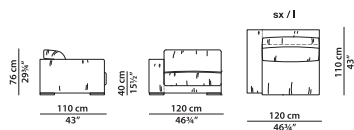

L	P	H	
110	200	76	cm
W	D	H	
43	78	29.75	inch

**6% surcharge for two different leathers or colours.**  
**The price is determined by the higher category.**

Sofa.

L	P	H	
240	110	76	cm
W	D	H	
93.5	43	29.75	inch

**6% surcharge for two different leathers or colours.**

**The price is determined by the higher category.**

Sofa.

L	P	H	
300	140	76	cm
W	D	H	
117	54.5	29.75	inch

If you want the sofa frame divided into 2 parts, see 2 modules 150 x 140.

**6% surcharge for two different leathers or colours.**

**The price is determined by the higher category.**

Module with r armrest.

L	P	H	
120	110	76	cm
W	D	H	
46.75	43	29.75	inch

**6% surcharge for two different leathers or colours.**

**The price is determined by the higher category.**

Module with l armrest.

L	P	H	
120	110	76	cm
W	D	H	
46.75	43	29.75	inch

**6% surcharge for two different leathers or colours.**

**The price is determined by the higher category.**