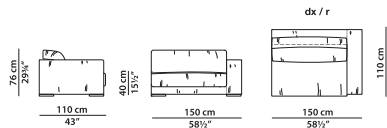

6% surcharge for two different leathers or colours.

The price is determined by the higher category.

Module with r armrest.

L	P	H	
150	110	76	cm
W	D	H	
58.5	43	29.75	inch