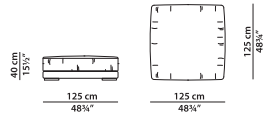

---

Corner module.

L	P	H	
150	150	76	cm
W	D	H	
58.5	58.5	29.75	inch

**6% surcharge for two different leathers or colours.**

**The price is determined by the higher category.**

---

Cushion.

L	P	
48	48	cm
W	D	
18.75	18.75	inch

R terminal module.

L	P	H	
250	207	76	cm
W	D	H	
97.5	80.75	29.75	inch

6% surcharge for two different leathers or colours.

The price is determined by the higher category.

L terminal module.

L	P	H	
180	153	76	cm
W	D	H	
70.25	59.75	29.75	inch

6% surcharge for two different leathers or colours.

The price is determined by the higher category.

L terminal module.

L	P	H	
250	207	76	cm
W	D	H	
97.5	80.75	29.75	inch

**6% surcharge for two different leathers or colours.**  
**The price is determined by the higher category.**

Pouf.

L	P	H	
125	125	40	cm
W	D	H	
48.75	48.75	15.5	inch

**6% surcharge for two different leathers or colours.**  
**The price is determined by the higher category.**

Pouf.

L	P	H	
125	65	40	cm
W	D	H	
48.75	25.25	15.5	inch