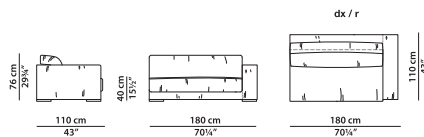

Central module.

L	P	H	
125	110	76	cm
W	D	H	
48.75	43	29.75	inch

**6% surcharge for two different leathers or colours.**

**The price is determined by the higher category.**

Central module.

L	P	H	
190	110	76	cm
W	D	H	
74	43	29.75	inch

The price is determined by the higher category.

Central module.

L	P	H	
155	110	76	cm
W	D	H	
60.5	43	29.75	inch

6% surcharge for two different leathers or colours.

The price is determined by the higher category.

Central module.

L	P	H	
95	110	76	cm
W	D	H	
37	43	29.75	inch

6% surcharge for two different leathers or colours.

The price is determined by the higher category.

Module with r armrest.

L	P	H	
180	110	76	cm
W	D	H	
70.25	43	29.75	inch

6% surcharge for two different leathers or colours.

The price is determined by the higher category.

Module with I armrest.

L	P	H	
180	110	76	cm
W	D	H	
70.25	43	29.75	inch

6% surcharge for two different leathers or colours.