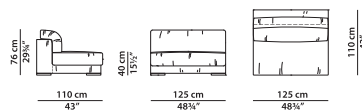

Module with r armrest.

L	P	H	
275	110	76	cm
W	D	H	
107.25	43	29.75	inch

6% surcharge for two different leathers or colours.

The price is determined by the higher category.

Module with I armrest.

L	P	H	
275	110	76	cm
W	D	H	
107.25	43	29.75	inch

**6% surcharge for two different leathers or colours.**

**The price is determined by the higher category.**

Central module.

L	P	H	
125	140	76	cm
W	D	H	
48.75	54.5	29.75	inch

**6% surcharge for two different leathers or colours.**

**The price is determined by the higher category.**

Central module.

L	P	H	
95	140	76	cm
W	D	H	
37	54.5	29.75	inch

**6% surcharge for two different leathers or colours.**

**The price is determined by the higher category.**

Central module.

L	P	H	
125	110	76	cm
W	D	H	
48.75	43	29.75	inch

**6% surcharge for two different leathers or colours.**

**The price is determined by the higher category.**

Central module.

L	P	H	
190	110	76	cm
W	D	H	
74	43	29.75	inch