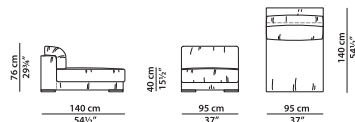

Module with r armrest.

L	P	H	
275	110	76	cm
W	D	H	
107.25	43	29.75	inch

6% surcharge for two different leathers or colours.

The price is determined by the higher category.

Module with I armrest.

L	P	H	
275	110	76	cm
W	D	H	
107.25	43	29.75	inch

**6% surcharge for two different leathers or colours.**

**The price is determined by the higher category.**

Central module.

L	P	H	
125	140	76	cm
W	D	H	
48.75	54.5	29.75	inch

**6% surcharge for two different leathers or colours.**

**The price is determined by the higher category.**

Central module.

L	P	H	
95	140	76	cm
W	D	H	
37	54.5	29.75	inch

**6% surcharge for two different leathers or colours.**

**The price is determined by the higher category.**

Central module.

L	P	H	
125	110	76	cm
W	D	H	
48.75	43	29.75	inch

**6% surcharge for two different leathers or colours.**

**The price is determined by the higher category.**

Central module.

L	P	H	
190	110	76	cm
W	D	H	
74	43	29.75	inch