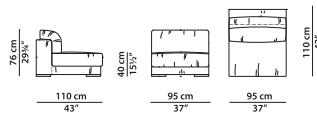

**The price is determined by the higher category.**

Central module.

L	P	H	
95	140	76	cm
W	D	H	
37	54.5	29.75	inch

**6% surcharge for two different leathers or colours.**

**The price is determined by the higher category.**

Central module.

L	P	H	
125	110	76	cm
W	D	H	
48.75	43	29.75	inch

**6% surcharge for two different leathers or colours.**

**The price is determined by the higher category.**

Central module.

L	P	H	
190	110	76	cm
W	D	H	
74	43	29.75	inch

The price is determined by the higher category.

Central module.

L	P	H	
155	110	76	cm
W	D	H	
60.5	43	29.75	inch

6% surcharge for two different leathers or colours.

The price is determined by the higher category.

Central module.

L	P	H	
95	110	76	cm
W	D	H	
37	43	29.75	inch

6% surcharge for two different leathers or colours.

The price is determined by the higher category.

Module with r armrest.

L	P	H	
180	110	76	cm
W	D	H	
70.25	43	29.75	inch