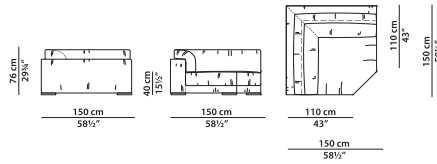

### FEET

Brushed Unfinished  
Metal

Semi-Matte Gunmetal  
Grey-Coloured Metal

Corner module.

L	P	H	
115	115	76	cm
W	D	H	
44.75	44.75	29.75	inch

**6% surcharge for two different leathers or colours.**

**The price is determined by the higher category.**

---

Corner module.

L	P	H	
150	150	76	cm
W	D	H	
58.5	58.5	29.75	inch

**6% surcharge for two different leathers or colours.**

**The price is determined by the higher category.**

---

Cushion.

L	P	
48	48	cm
W	D	
18.75	18.75	inch

L	P	
60	60	cm
W	D	
23.5	23.5	inch

Cushion in washed and sterilised goose down.

Leather upholstery with sharp edge stitching.

**6% surcharge for two different leathers or colours.**

**The price is determined by the higher category.**

L	P	H	
110	200	76	cm
W	D	H	
43	78	29.75	inch

**6% surcharge for two different leathers or colours.**  
**The price is determined by the higher category.**

Sofa.

L	P	H	
240	110	76	cm
W	D	H	
93.5	43	29.75	inch