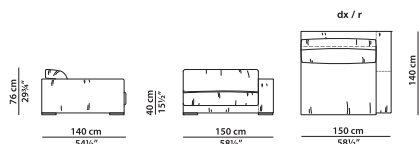

**The price is determined by the higher category.**

Module with l armrest.

L	P	H	
120	110	76	cm
W	D	H	
46.75	43	29.75	inch

**6% surcharge for two different leathers or colours.**

**The price is determined by the higher category.**

Module with r armrest.

L	P	H	
120	140	76	cm
W	D	H	
46.75	54.5	29.75	inch

6% surcharge for two different leathers or colours.

The price is determined by the higher category.

Module with l armrest.

L	P	H	
120	140	76	cm
W	D	H	
46.75	54.5	29.75	inch

The price is determined by the higher category.

Module with l armrest.

L	P	H	
150	110	76	cm
W	D	H	
58.5	43	29.75	inch

6% surcharge for two different leathers or colours.

The price is determined by the higher category.

Module with r armrest.

L	P	H	
150	140	76	cm
W	D	H	
58.5	54.5	29.75	inch

6% surcharge for two different leathers or colours.

The price is determined by the higher category.

Module with l armrest.

L	P	H	
150	140	76	cm
W	D	H	
58.5	54.5	29.75	inch