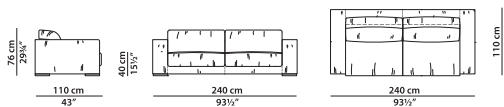

---

Corner module.

L	P	H	
150	150	76	cm
W	D	H	
58.5	58.5	29.75	inch

**6% surcharge for two different leathers or colours.**

**The price is determined by the higher category.**

---

Cushion.

L	P	
48	48	cm
W	D	
18.75	18.75	inch

---

Cushion.

L	P	
75	75	cm
W	D	
29.25	29.25	inch

Cushion in washed and sterilised goose down.  
Leather upholstery with sharp edge stitching.

**6% surcharge for two different leathers or colours.**  
**The price is determined by the higher category.**

Dormeuse with r armrest.

L	P	H	
110	200	76	cm
W	D	H	
43	78	29.75	inch

**6% surcharge for two different leathers or colours.**  
**The price is determined by the higher category.**

Dormeuse with l armrest.

L	P	H	
110	200	76	cm
W	D	H	
43	78	29.75	inch

**6% surcharge for two different leathers or colours.**  
**The price is determined by the higher category.**

Sofa.

L	P	H	
240	110	76	cm
W	D	H	
93.5	43	29.75	inch