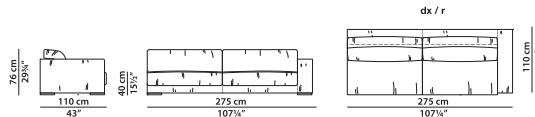

Module with r armrest.

L	P	H	
150	140	76	cm
W	D	H	
58.5	54.5	29.75	inch

6% surcharge for two different leathers or colours.

The price is determined by the higher category.

Module with l armrest.

L	P	H	
150	140	76	cm
W	D	H	
58.5	54.5	29.75	inch

The price is determined by the higher category.

Module with l armrest.

L	P	H	
215	110	76	cm
W	D	H	
83.75	43	29.75	inch

6% surcharge for two different leathers or colours.

The price is determined by the higher category.

Module with r armrest.

L	P	H	
275	110	76	cm
W	D	H	
107.25	43	29.75	inch

6% surcharge for two different leathers or colours.

The price is determined by the higher category.

Module with I armrest.

L	P	H	
275	110	76	cm
W	D	H	
107.25	43	29.75	inch

**6% surcharge for two different leathers or colours.**

**The price is determined by the higher category.**

Central module.

L	P	H	
125	140	76	cm
W	D	H	
48.75	54.5	29.75	inch

**6% surcharge for two different leathers or colours.**