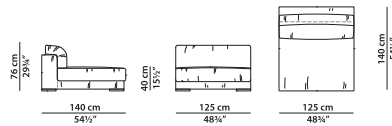

The price is determined by the higher category.

Module with l armrest.

L	P	H	
215	110	76	cm
W	D	H	
83.75	43	29.75	inch

6% surcharge for two different leathers or colours.

The price is determined by the higher category.

Module with r armrest.

L	P	H	
275	110	76	cm
W	D	H	
107.25	43	29.75	inch

6% surcharge for two different leathers or colours.

The price is determined by the higher category.

Module with I armrest.

L	P	H	
275	110	76	cm
W	D	H	
107.25	43	29.75	inch

**6% surcharge for two different leathers or colours.**

**The price is determined by the higher category.**

Central module.

L	P	H	
125	140	76	cm
W	D	H	
48.75	54.5	29.75	inch

**6% surcharge for two different leathers or colours.**

**The price is determined by the higher category.**

Central module.

L	P	H	
95	140	76	cm
W	D	H	
37	54.5	29.75	inch

**6% surcharge for two different leathers or colours.**

**The price is determined by the higher category.**