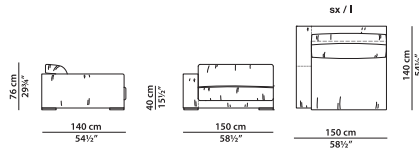

The price is determined by the higher category.

Module with l armrest.

L	P	H	
150	110	76	cm
W	D	H	
58.5	43	29.75	inch

6% surcharge for two different leathers or colours.

The price is determined by the higher category.

Module with r armrest.

L	P	H	
150	140	76	cm
W	D	H	
58.5	54.5	29.75	inch

6% surcharge for two different leathers or colours.

The price is determined by the higher category.

Module with l armrest.

L	P	H	
150	140	76	cm
W	D	H	
58.5	54.5	29.75	inch

6% surcharge for two different leathers or colours.

The price is determined by the higher category.

Module with r armrest.

L	P	H	
215	110	76	cm
W	D	H	
83.75	43	29.75	inch

6% surcharge for two different leathers or colours.

The price is determined by the higher category.

Module with l armrest.

L	P	H	
215	110	76	cm
W	D	H	
83.75	43	29.75	inch

6% surcharge for two different leathers or colours.

The price is determined by the higher category.