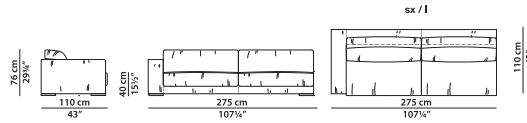

The price is determined by the higher category.

Module with l armrest.

L	P	H	
215	110	76	cm
W	D	H	
83.75	43	29.75	inch

6% surcharge for two different leathers or colours.

The price is determined by the higher category.

Module with r armrest.

L	P	H	
275	110	76	cm
W	D	H	
107.25	43	29.75	inch

6% surcharge for two different leathers or colours.

The price is determined by the higher category.

Module with I armrest.

L	P	H	
275	110	76	cm
W	D	H	
107.25	43	29.75	inch

**6% surcharge for two different leathers or colours.**

**The price is determined by the higher category.**

Central module.

L	P	H	
125	140	76	cm
W	D	H	
48.75	54.5	29.75	inch

**6% surcharge for two different leathers or colours.**

**The price is determined by the higher category.**

Central module.

L	P	H	
95	140	76	cm
W	D	H	
37	54.5	29.75	inch

**6% surcharge for two different leathers or colours.**

**The price is determined by the higher category.**