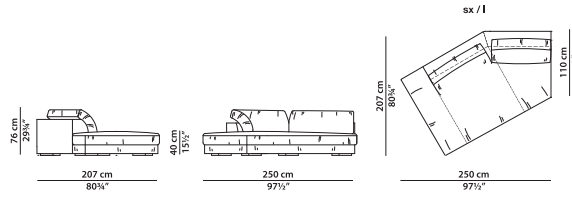

---

Corner module.

L	P	H	
150	150	76	cm
W	D	H	
58.5	58.5	29.75	inch

**6% surcharge for two different leathers or colours.**

**The price is determined by the higher category.**

---

Cushion.

L	P	
48	48	cm
W	D	
18.75	18.75	inch

The price is determined by the higher category.

R terminal module.

L	P	H	
180	153	76	cm
W	D	H	
70.25	59.75	29.75	inch

6% surcharge for two different leathers or colours.

The price is determined by the higher category.

R terminal module.

L	P	H	
250	207	76	cm
W	D	H	
97.5	80.75	29.75	inch

6% surcharge for two different leathers or colours.

The price is determined by the higher category.

L terminal module.

L	P	H	
180	153	76	cm
W	D	H	
70.25	59.75	29.75	inch

6% surcharge for two different leathers or colours.

The price is determined by the higher category.

L terminal module.

L	P	H	
250	207	76	cm
W	D	H	
97.5	80.75	29.75	inch

**6% surcharge for two different leathers or colours.**  
**The price is determined by the higher category.**