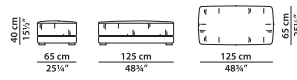

---

Corner module.

L	P	H	
150	150	76	cm
W	D	H	
58.5	58.5	29.75	inch

**6% surcharge for two different leathers or colours.**

**The price is determined by the higher category.**

---

Cushion.

L	P	
48	48	cm
W	D	
18.75	18.75	inch

6% surcharge for two different leathers or colours.

The price is determined by the higher category.

L terminal module.

L	P	H	
250	207	76	cm
W	D	H	
97.5	80.75	29.75	inch

**6% surcharge for two different leathers or colours.**  
**The price is determined by the higher category.**

Pouf.

L	P	H	
125	125	40	cm
W	D	H	
48.75	48.75	15.5	inch

**6% surcharge for two different leathers or colours.**  
**The price is determined by the higher category.**

Pouf.

L	P	H	
125	65	40	cm
W	D	H	
48.75	25.25	15.5	inch

**6% surcharge for two different leathers or colours.**  
**The price is determined by the higher category.**

Pouf.

L	P	H	
150	65	40	cm
W	D	H	
58.5	25.25	15.5	inch

**6% surcharge for two different leathers or colours.**  
**The price is determined by the higher category.**