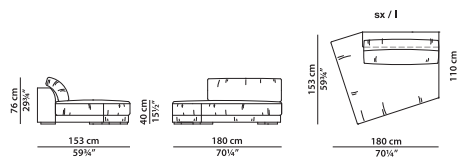

---

Corner module.

L	P	H	
150	150	76	cm
W	D	H	
58.5	58.5	29.75	inch

**6% surcharge for two different leathers or colours.**

**The price is determined by the higher category.**

---

Cushion.

L	P	
48	48	cm
W	D	
18.75	18.75	inch

The price is determined by the higher category.

R terminal module.

L	P	H	
180	153	76	cm
W	D	H	
70.25	59.75	29.75	inch

6% surcharge for two different leathers or colours.

The price is determined by the higher category.

R terminal module.

L	P	H	
250	207	76	cm
W	D	H	
97.5	80.75	29.75	inch

6% surcharge for two different leathers or colours.

The price is determined by the higher category.

L terminal module.

L	P	H	
180	153	76	cm
W	D	H	
70.25	59.75	29.75	inch

6% surcharge for two different leathers or colours.

The price is determined by the higher category.

L terminal module.

L	P	H	
250	207	76	cm
W	D	H	
97.5	80.75	29.75	inch

**6% surcharge for two different leathers or colours.**  
**The price is determined by the higher category.**