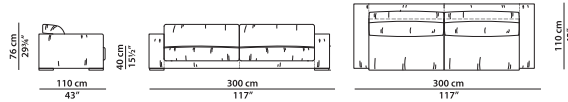

---

Corner module.

L	P	H	
150	150	76	cm
W	D	H	
58.5	58.5	29.75	inch

**6% surcharge for two different leathers or colours.**

**The price is determined by the higher category.**

---

Cushion.

L	P	
48	48	cm
W	D	
18.75	18.75	inch

Dormeuse with r armrest.

L	P	H	
110	200	76	cm
W	D	H	
43	78	29.75	inch

**6% surcharge for two different leathers or colours.**  
**The price is determined by the higher category.**

Dormeuse with l armrest.

L	P	H	
110	200	76	cm
W	D	H	
43	78	29.75	inch

**6% surcharge for two different leathers or colours.**  
**The price is determined by the higher category.**

Sofa.

L	P	H	
240	110	76	cm
W	D	H	
93.5	43	29.75	inch

**6% surcharge for two different leathers or colours.**  
**The price is determined by the higher category.**

Sofa.

L	P	H	
300	110	76	cm
W	D	H	
117	43	29.75	inch

If you want the sofa frame divided into 2 parts, see 2 modules 150 x 110.