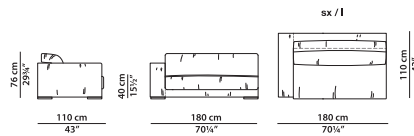

Central module.

L	P	H	
125	110	76	cm
W	D	H	
48.75	43	29.75	inch

**6% surcharge for two different leathers or colours.**

**The price is determined by the higher category.**

Central module.

L	P	H	
190	110	76	cm
W	D	H	
74	43	29.75	inch

The price is determined by the higher category.

Central module.

L	P	H	
155	110	76	cm
W	D	H	
60.5	43	29.75	inch

6% surcharge for two different leathers or colours.

The price is determined by the higher category.

Central module.

L	P	H	
95	110	76	cm
W	D	H	
37	43	29.75	inch

6% surcharge for two different leathers or colours.

The price is determined by the higher category.

Module with r armrest.

L	P	H	
180	110	76	cm
W	D	H	
70.25	43	29.75	inch

6% surcharge for two different leathers or colours.

The price is determined by the higher category.

Module with I armrest.

L	P	H	
180	110	76	cm
W	D	H	
70.25	43	29.75	inch

6% surcharge for two different leathers or colours.