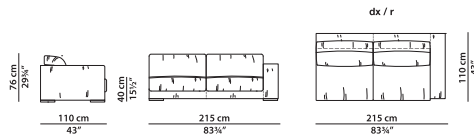

The price is determined by the higher category.

Module with l armrest.

L	P	H	
150	110	76	cm
W	D	H	
58.5	43	29.75	inch

6% surcharge for two different leathers or colours.

The price is determined by the higher category.

Module with r armrest.

L	P	H	
150	140	76	cm
W	D	H	
58.5	54.5	29.75	inch

6% surcharge for two different leathers or colours.

The price is determined by the higher category.

Module with l armrest.

L	P	H	
150	140	76	cm
W	D	H	
58.5	54.5	29.75	inch

6% surcharge for two different leathers or colours.

The price is determined by the higher category.

Module with r armrest.

L	P	H	
215	110	76	cm
W	D	H	
83.75	43	29.75	inch

6% surcharge for two different leathers or colours.

The price is determined by the higher category.

Module with l armrest.

L	P	H	
215	110	76	cm
W	D	H	
83.75	43	29.75	inch

6% surcharge for two different leathers or colours.

The price is determined by the higher category.