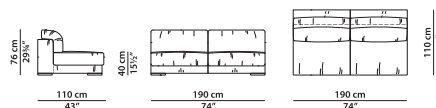

**6% surcharge for two different leathers or colours.**

**The price is determined by the higher category.**

Central module.

L	P	H	
125	140	76	cm
W	D	H	
48.75	54.5	29.75	inch

**6% surcharge for two different leathers or colours.**

**The price is determined by the higher category.**

Central module.

L	P	H	
95	140	76	cm
W	D	H	
37	54.5	29.75	inch

**6% surcharge for two different leathers or colours.**

**The price is determined by the higher category.**

Central module.

L	P	H	
125	110	76	cm
W	D	H	
48.75	43	29.75	inch

**6% surcharge for two different leathers or colours.**

**The price is determined by the higher category.**

Central module.

L	P	H	
190	110	76	cm
W	D	H	
74	43	29.75	inch

6% surcharge for two different leathers or colours.

The price is determined by the higher category.

Central module.

L	P	H	
250	110	76	cm
W	D	H	
97.5	43	29.75	inch

6% surcharge for two different leathers or colours.