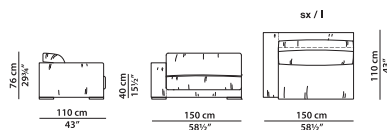

**The price is determined by the higher category.**

Module with l armrest.

L	P	H	
120	110	76	cm
W	D	H	
46.75	43	29.75	inch

**6% surcharge for two different leathers or colours.**

**The price is determined by the higher category.**

Module with r armrest.

L	P	H	
120	140	76	cm
W	D	H	
46.75	54.5	29.75	inch

6% surcharge for two different leathers or colours.

The price is determined by the higher category.

Module with l armrest.

L	P	H	
120	140	76	cm
W	D	H	
46.75	54.5	29.75	inch

6% surcharge for two different leathers or colours.

The price is determined by the higher category.

Module with r armrest.

L	P	H	
150	110	76	cm
W	D	H	
58.5	43	29.75	inch

6% surcharge for two different leathers or colours.

The price is determined by the higher category.

Module with l armrest.

L	P	H	
150	110	76	cm
W	D	H	
58.5	43	29.75	inch

6% surcharge for two different leathers or colours.

The price is determined by the higher category.