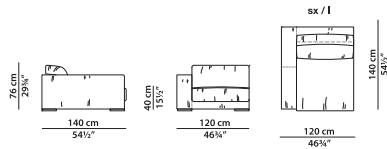

**6% surcharge for two different leathers or colours.**

**The price is determined by the higher category.**

Module with r armrest.

L	P	H	
120	110	76	cm
W	D	H	
46.75	43	29.75	inch

**6% surcharge for two different leathers or colours.**

**The price is determined by the higher category.**

Module with l armrest.

L	P	H	
120	110	76	cm
W	D	H	
46.75	43	29.75	inch

**6% surcharge for two different leathers or colours.**

**The price is determined by the higher category.**

Module with r armrest.

L	P	H	
120	140	76	cm
W	D	H	
46.75	54.5	29.75	inch

6% surcharge for two different leathers or colours.

The price is determined by the higher category.

Module with l armrest.

L	P	H	
120	140	76	cm
W	D	H	
46.75	54.5	29.75	inch

The price is determined by the higher category.

Module with l armrest.

L	P	H	
150	110	76	cm
W	D	H	
58.5	43	29.75	inch

6% surcharge for two different leathers or colours.

The price is determined by the higher category.