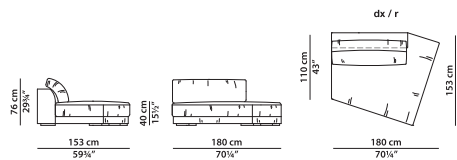

The price is determined by the higher category.

Central module.

L	P	H	
155	110	76	cm
W	D	H	
60.5	43	29.75	inch

6% surcharge for two different leathers or colours.

The price is determined by the higher category.

Central module.

L	P	H	
95	110	76	cm
W	D	H	
37	43	29.75	inch

6% surcharge for two different leathers or colours.

The price is determined by the higher category.

Module with r armrest.

L	P	H	
180	110	76	cm
W	D	H	
70.25	43	29.75	inch

6% surcharge for two different leathers or colours.

The price is determined by the higher category.

Module with I armrest.

L	P	H	
180	110	76	cm
W	D	H	
70.25	43	29.75	inch

6% surcharge for two different leathers or colours.

The price is determined by the higher category.

R terminal module.

L	P	H	
180	153	76	cm
W	D	H	
70.25	59.75	29.75	inch

6% surcharge for two different leathers or colours.

The price is determined by the higher category.