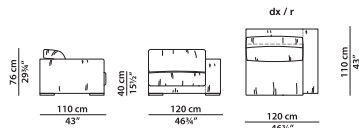

L	P	H	
110	200	76	cm
W	D	H	
43	78	29.75	inch

**6% surcharge for two different leathers or colours.**  
**The price is determined by the higher category.**

Sofa.

L	P	H	
240	110	76	cm
W	D	H	
93.5	43	29.75	inch

**6% surcharge for two different leathers or colours.**  
**The price is determined by the higher category.**

Sofa.

L	P	H	
300	110	76	cm
W	D	H	
117	43	29.75	inch

If you want the sofa frame divided into 2 parts, see 2 modules 150 x 110.

**6% surcharge for two different leathers or colours.**

**The price is determined by the higher category.**

Sofa.

L	P	H	
300	140	76	cm
W	D	H	
117	54.5	29.75	inch

If you want the sofa frame divided into 2 parts, see 2 modules 150 x 140.

**6% surcharge for two different leathers or colours.**

**The price is determined by the higher category.**

Module with r armrest.

L	P	H	
120	110	76	cm
W	D	H	
46.75	43	29.75	inch

**6% surcharge for two different leathers or colours.**