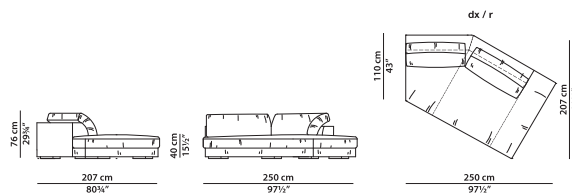

Central module.

L	P	H	
95	110	76	cm
W	D	H	
37	43	29.75	inch

6% surcharge for two different leathers or colours.

The price is determined by the higher category.

Module with r armrest.

L	P	H	
180	110	76	cm
W	D	H	
70.25	43	29.75	inch

6% surcharge for two different leathers or colours.

The price is determined by the higher category.

Module with I armrest.

L	P	H	
180	110	76	cm
W	D	H	
70.25	43	29.75	inch

6% surcharge for two different leathers or colours.

The price is determined by the higher category.

R terminal module.

L	P	H	
180	153	76	cm
W	D	H	
70.25	59.75	29.75	inch

6% surcharge for two different leathers or colours.

The price is determined by the higher category.

R terminal module.

L	P	H	
250	207	76	cm
W	D	H	
97.5	80.75	29.75	inch

6% surcharge for two different leathers or colours.

The price is determined by the higher category.

L terminal module.

L	P	H	
180	153	76	cm
W	D	H	
70.25	59.75	29.75	inch