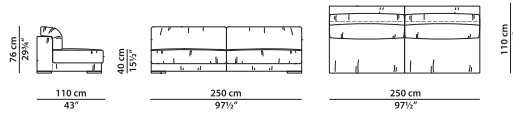

**6% surcharge for two different leathers or colours.**

**The price is determined by the higher category.**

Central module.

L	P	H	
125	140	76	cm
W	D	H	
48.75	54.5	29.75	inch

**6% surcharge for two different leathers or colours.**

**The price is determined by the higher category.**

Central module.

L	P	H	
95	140	76	cm
W	D	H	
37	54.5	29.75	inch

**6% surcharge for two different leathers or colours.**

**The price is determined by the higher category.**

Central module.

L	P	H	
125	110	76	cm
W	D	H	
48.75	43	29.75	inch

**6% surcharge for two different leathers or colours.**

**The price is determined by the higher category.**

Central module.

L	P	H	
190	110	76	cm
W	D	H	
74	43	29.75	inch

6% surcharge for two different leathers or colours.

The price is determined by the higher category.

Central module.

L	P	H	
250	110	76	cm
W	D	H	
97.5	43	29.75	inch

6% surcharge for two different leathers or colours.