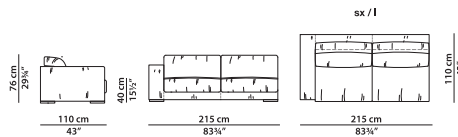

The price is determined by the higher category.

Module with l armrest.

L	P	H	
150	110	76	cm
W	D	H	
58.5	43	29.75	inch

6% surcharge for two different leathers or colours.

The price is determined by the higher category.

Module with r armrest.

L	P	H	
150	140	76	cm
W	D	H	
58.5	54.5	29.75	inch

6% surcharge for two different leathers or colours.

The price is determined by the higher category.

Module with l armrest.

L	P	H	
150	140	76	cm
W	D	H	
58.5	54.5	29.75	inch

6% surcharge for two different leathers or colours.

The price is determined by the higher category.

Module with r armrest.

L	P	H	
215	110	76	cm
W	D	H	
83.75	43	29.75	inch

6% surcharge for two different leathers or colours.

The price is determined by the higher category.

Module with l armrest.

L	P	H	
215	110	76	cm
W	D	H	
83.75	43	29.75	inch

6% surcharge for two different leathers or colours.

The price is determined by the higher category.