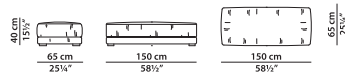

---

Corner module.

L	P	H	
150	150	76	cm
W	D	H	
58.5	58.5	29.75	inch

**6% surcharge for two different leathers or colours.**

**The price is determined by the higher category.**

---

Cushion.

L	P	
48	48	cm
W	D	
18.75	18.75	inch

6% surcharge for two different leathers or colours.

The price is determined by the higher category.

L terminal module.

L	P	H	
250	207	76	cm
W	D	H	
97.5	80.75	29.75	inch

**6% surcharge for two different leathers or colours.**  
**The price is determined by the higher category.**

Pouf.

L	P	H	
125	125	40	cm
W	D	H	
48.75	48.75	15.5	inch

**6% surcharge for two different leathers or colours.**  
**The price is determined by the higher category.**

Pouf.

L	P	H	
125	65	40	cm
W	D	H	
48.75	25.25	15.5	inch

**6% surcharge for two different leathers or colours.**  
**The price is determined by the higher category.**

Pouf.

L	P	H	
150	65	40	cm
W	D	H	
58.5	25.25	15.5	inch

**6% surcharge for two different leathers or colours.**  
**The price is determined by the higher category.**