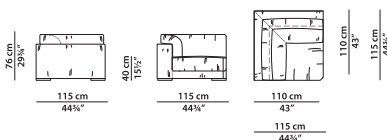

### FEET

Brushed Unfinished  
Metal

Semi-Matte Gunmetal  
Grey-Coloured Metal

Corner module.

L	P	H	
115	115	76	cm
W	D	H	
44.75	44.75	29.75	inch

**6% surcharge for two different leathers or colours.**

**The price is determined by the higher category.**

---

Corner module.

L	P	H	
150	150	76	cm
W	D	H	
58.5	58.5	29.75	inch

**6% surcharge for two different leathers or colours.**

**The price is determined by the higher category.**

---

Cushion.

L	P	
48	48	cm
W	D	
18.75	18.75	inch

L	P	
60	60	cm
W	D	
23.5	23.5	inch

Cushion in washed and sterilised goose down.

Leather upholstery with sharp edge stitching.

**6% surcharge for two different leathers or colours.**

**The price is determined by the higher category.**

L	P	H	
110	200	76	cm
W	D	H	
43	78	29.75	inch

**6% surcharge for two different leathers or colours.**  
**The price is determined by the higher category.**

Sofa.

L	P	H	
240	110	76	cm
W	D	H	
93.5	43	29.75	inch