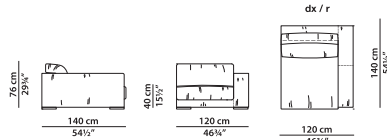

---

Corner module.

L	P	H	
150	150	76	cm
W	D	H	
58.5	58.5	29.75	inch

**6% surcharge for two different leathers or colours.**

**The price is determined by the higher category.**

---

Cushion.

L	P	
48	48	cm
W	D	
18.75	18.75	inch

**6% surcharge for two different leathers or colours.**

**The price is determined by the higher category.**

Module with r armrest.

L	P	H	
120	110	76	cm
W	D	H	
46.75	43	29.75	inch

**6% surcharge for two different leathers or colours.**

**The price is determined by the higher category.**

Module with l armrest.

L	P	H	
120	110	76	cm
W	D	H	
46.75	43	29.75	inch

**6% surcharge for two different leathers or colours.**

**The price is determined by the higher category.**

Module with r armrest.

L	P	H	
120	140	76	cm
W	D	H	
46.75	54.5	29.75	inch

6% surcharge for two different leathers or colours.

The price is determined by the higher category.

Module with l armrest.

L	P	H	
120	140	76	cm
W	D	H	
46.75	54.5	29.75	inch