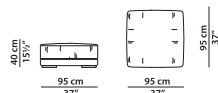

---

Corner module.

L	P	H	
150	150	76	cm
W	D	H	
58.5	58.5	29.75	inch

**6% surcharge for two different leathers or colours.**

**The price is determined by the higher category.**

---

Cushion.

L	P	
48	48	cm
W	D	
18.75	18.75	inch

Pouf.

L	P	H	
125	125	40	cm
W	D	H	
48.75	48.75	15.5	inch

**6% surcharge for two different leathers or colours.**  
**The price is determined by the higher category.**

Pouf.

L	P	H	
125	65	40	cm
W	D	H	
48.75	25.25	15.5	inch

**6% surcharge for two different leathers or colours.**  
**The price is determined by the higher category.**

Pouf.

L	P	H	
150	65	40	cm
W	D	H	
58.5	25.25	15.5	inch

**6% surcharge for two different leathers or colours.**  
**The price is determined by the higher category.**

Pouf.

L	P	H	
95	95	40	cm
W	D	H	
37	37	15.5	inch

6% surcharge for two different leathers or colours.

The price is determined by the higher category.

---

Pouf.

L	P	H	
95	65	40	cm
W	D	H	
37	25.25	15.5	inch

6% surcharge for two different leathers or colours.