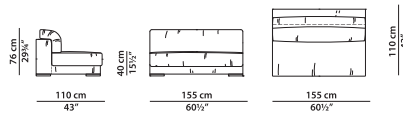

**The price is determined by the higher category.**

Central module.

L	P	H	
95	140	76	cm
W	D	H	
37	54.5	29.75	inch

**6% surcharge for two different leathers or colours.**

**The price is determined by the higher category.**

Central module.

L	P	H	
125	110	76	cm
W	D	H	
48.75	43	29.75	inch

**6% surcharge for two different leathers or colours.**

**The price is determined by the higher category.**

Central module.

L	P	H	
190	110	76	cm
W	D	H	
74	43	29.75	inch

6% surcharge for two different leathers or colours.

The price is determined by the higher category.

Central module.

L	P	H	
250	110	76	cm
W	D	H	
97.5	43	29.75	inch

6% surcharge for two different leathers or colours.

The price is determined by the higher category.

Central module.

L	P	H	
155	110	76	cm
W	D	H	
60.5	43	29.75	inch

6% surcharge for two different leathers or colours.

The price is determined by the higher category.