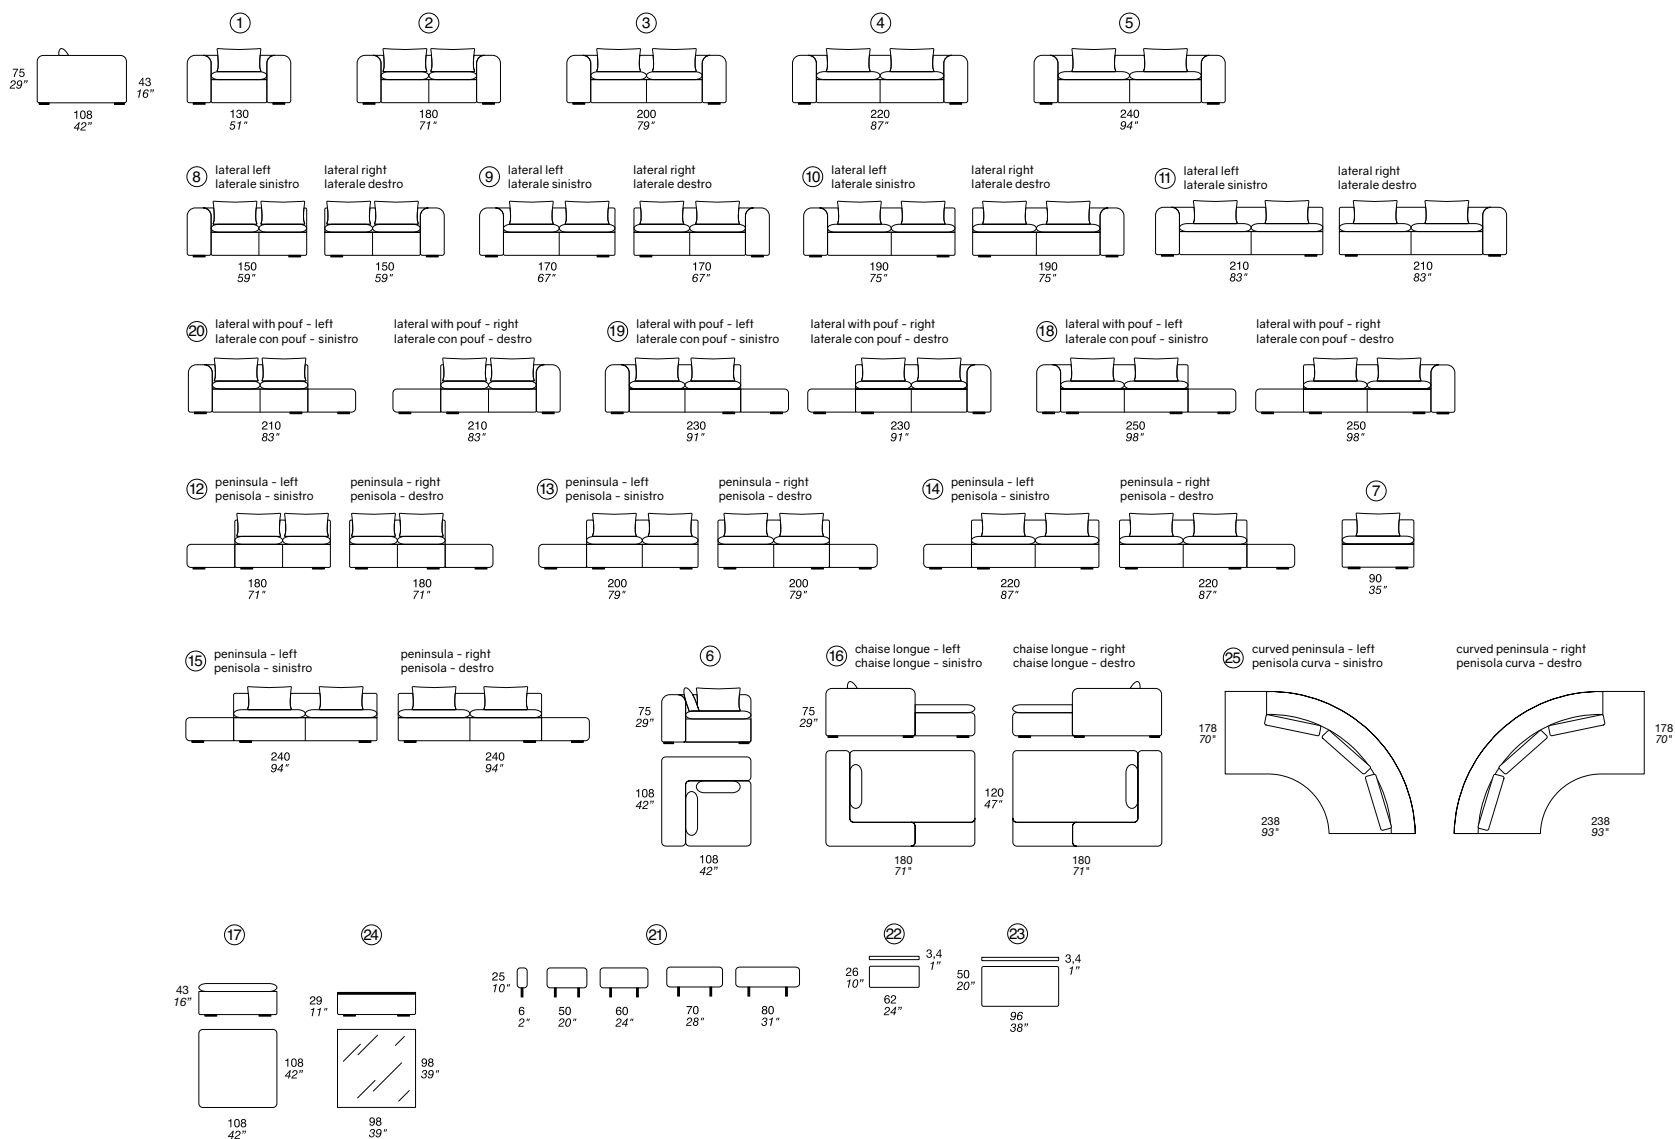

## TECHNICAL DATA

- Frame in fir wood and plywood
- Seat suspension with elastic belts width 12 cm (4,7")
- Seat cushions filling in washed and sterilized goose and duck feather, synthetic fiber and insert in polyurethane 35 Kg/m3 density
- Back cushions in washed and sterilized goose and duck feather, synthetic fibers
- Armrest width 30 cm (11,8")
- Seat height 43 cm (16,9")
- Seat depth 57 cm (22,4")
- Feet 3,5 cm (1,3") high
- **All fabric covers are completely removable; in leather only seat and back cushion covers are removable**

## DATI TECNICI

- Struttura in legno di abete e multistrato
- Molleggio seduta con cinghie elastiche larghezza 12 cm
- Imbottitura seduta in piuma d'oca e anatra, lavata e sterilizzata, e fibre sintetiche con inserto in poliuretano densità 35 Kg/m3
- Imbottitura schienale in piuma d'oca e anatra, lavata e sterilizzata, e fibre sintetiche
- Larghezza braccio 30 cm
- Altezza seduta 43 cm
- Profondità seduta 57 cm
- Piede altezza 3,5 cm
- **Rivestimento completamente sfoderabile in tessuto, parzialmente in pelle, solo cuscini seduta e schienale**

## TECHNICAL DATA

- Frame in fir wood and plywood
- Seat suspension with elastic belts width 12 cm (4,7")
- Seat cushions filling in washed and sterilized goose and duck feather, synthetic fiber and insert in polyurethane 35 Kg/m3 density
- Back cushions in washed and sterilized goose and duck feather, synthetic fibers
- Armrest width 30 cm (11,8")
- Seat height 43 cm (16,9")
- Seat depth 57 cm (22,4")
- Feet 3,5 cm (1.3") high
- **All fabric covers are completely removable; in leather only seat and back cushion covers are removable**