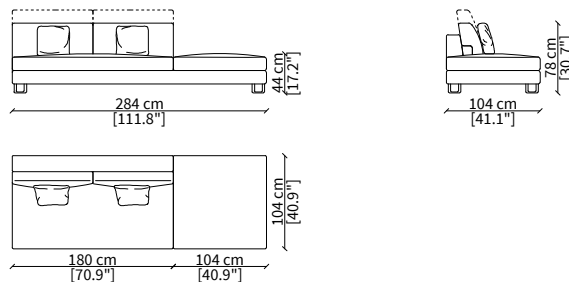

cod. 12141

Elemento 284 cm / Element 284 cm