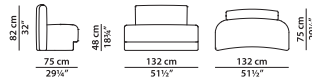

L07 - L terminal module.

L	P	H	
180	105	65	cm
W	D	H	
70.25	41	25.25	inch

L08 - R terminal module.

L	P	H	
180	105	65	cm
W	D	H	
70.25	41	25.25	inch

T01 - L chaise longue.

L	P	H	
150	137	65	cm
W	D	H	
58.5	53.5	25.25	inch

T02 - R chaise longue.

L	P	H	
150	137	65	cm
W	D	H	
58.5	53.5	25.25	inch

T03 - L chaise longue.

L	P	H	
130	137	65	cm
W	D	H	
50.75	53.5	25.25	inch

T04 - R chaise longue.

L	P	H	
130	137	65	cm
W	D	H	
50.75	53.5	25.25	inch

PD01 - L bench with armrest.

L	P	H	
168	78	82	cm
W	D	H	
65.5	30.5	32	inch

PD02 - R bench with armrest.

L	P	H	
168	78	82	cm
W	D	H	
65.5	30.5	32	inch

PA13 - Corner module.

L	P	H	
176	70	82	cm
W	D	H	
68.75	27.25	32	inch

PC04 - Central module.

L	P	H	
92	75	82	cm
W	D	H	
36	29.25	32	inch

PC05 - Central module.

L	P	H	
132	75	82	cm
W	D	H	
51.5	29.25	32	inch

PC10 - L central module.

L	P	H	
112	75	82	cm
W	D	H	
43.75	29.25	32	inch