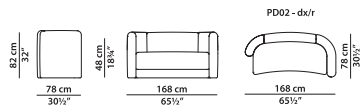

L04 - R terminal module.

L	P	H	
200	105	65	cm
W	D	H	
78	41	25.25	inch

L05 - L terminal module.

L	P	H	
142	105	65	cm
W	D	H	
55.5	41	25.25	inch

L06 - R terminal module.

L	P	H	
142	105	65	cm
W	D	H	
55.5	41	25.25	inch

L07 - L terminal module.

L	P	H	
180	105	65	cm
W	D	H	
70.25	41	25.25	inch

L08 - R terminal module.

L	P	H	
180	105	65	cm
W	D	H	
70.25	41	25.25	inch

T01 - L chaise longue.

L	P	H	
150	137	65	cm
W	D	H	
58.5	53.5	25.25	inch

T02 - R chaise longue.

L	P	H	
150	137	65	cm
W	D	H	
58.5	53.5	25.25	inch

T03 - L chaise longue.

L	P	H	
130	137	65	cm
W	D	H	
50.75	53.5	25.25	inch

T04 - R chaise longue.

L	P	H	
130	137	65	cm
W	D	H	
50.75	53.5	25.25	inch

PD01 - L bench with armrest.

L	P	H	
168	78	82	cm
W	D	H	
65.5	30.5	32	inch

PD02 - R bench with armrest.

L	P	H	
168	78	82	cm
W	D	H	
65.5	30.5	32	inch

PA13 - Corner module.

L	P	H	
176	70	82	cm
W	D	H	
68.75	27.25	32	inch