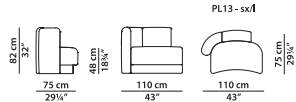

PC11 - R central module.

L	P	H	
112	75	82	cm
W	D	H	
43.75	29.25	32	inch

PL03 - L terminal module with armrest.

L	P	H	
150	75	82	cm
W	D	H	
58.5	29.25	32	inch

PL04 - R terminal module with armrest.

L	P	H	
150	75	82	cm
W	D	H	
58.5	29.25	32	inch

PL06 - L terminal module with armrest.

L	P	H	
150	78	82	cm
W	D	H	
58.5	30.5	32	inch

PL07 - R terminal module with armrest.

L	P	H	
150	78	82	cm
W	D	H	
58.5	30.5	32	inch

PL08 - L terminal module with armrest.

L	P	H	
130	75	82	cm
W	D	H	
50.75	29.25	32	inch

PL09 - R terminal module with armrest.

L	P	H	
130	75	82	cm
W	D	H	
50.75	29.25	32	inch

PL11 - L terminal module with armrest.

L	P	H	
130	78	82	cm
W	D	H	
50.75	30.5	32	inch

PL12 - R terminal module with armrest.

L	P	H	
130	78	82	cm
W	D	H	
50.75	30.5	32	inch

PL13 - L terminal module with armrest.

L	P	H	
110	75	82	cm
W	D	H	
43	29.25	32	inch

PL14 - R terminal module with armrest.