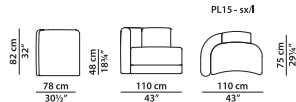

PL06 - L terminal module with armrest.

L	P	H	
150	78	82	cm
W	D	H	
58.5	30.5	32	inch

PL07 - R terminal module with armrest.

L	P	H	
150	78	82	cm
W	D	H	
58.5	30.5	32	inch

PL08 - L terminal module with armrest.

L	P	H	
130	75	82	cm
W	D	H	
50.75	29.25	32	inch

PL09 - R terminal module with armrest.

L	P	H	
130	75	82	cm
W	D	H	
50.75	29.25	32	inch

PL11 - L terminal module with armrest.

L	P	H	
130	78	82	cm
W	D	H	
50.75	30.5	32	inch

PL12 - R terminal module with armrest.

L	P	H	
130	78	82	cm
W	D	H	
50.75	30.5	32	inch

PL13 - L terminal module with armrest.

L	P	H	
110	75	82	cm
W	D	H	
43	29.25	32	inch

PL14 - R terminal module with armrest.

L	P	H	
110	75	82	cm
W	D	H	
43	29.25	32	inch

PL15 - L terminal module with armrest.

L	P	H	
110	78	82	cm
W	D	H	
43	30.5	32	inch

PL16 - R terminal module with armrest.

L	P	H	
110	78	82	cm
W	D	H	
43	30.5	32	inch