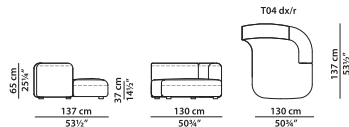

L04 - R terminal module.

L	P	H	
200	105	65	cm
W	D	H	
78	41	25.25	inch

L05 - L terminal module.

L	P	H	
142	105	65	cm
W	D	H	
55.5	41	25.25	inch

L06 - R terminal module.

L	P	H	
142	105	65	cm
W	D	H	
55.5	41	25.25	inch

L07 - L terminal module.

L	P	H	
180	105	65	cm
W	D	H	
70.25	41	25.25	inch

L08 - R terminal module.

L	P	H	
180	105	65	cm
W	D	H	
70.25	41	25.25	inch

T01 - L chaise longue.

L	P	H	
150	137	65	cm
W	D	H	
58.5	53.5	25.25	inch

T02 - R chaise longue.

L	P	H	
150	137	65	cm
W	D	H	
58.5	53.5	25.25	inch

T03 - L chaise longue.

L	P	H	
130	137	65	cm
W	D	H	
50.75	53.5	25.25	inch

T04 - R chaise longue.

L	P	H	
130	137	65	cm
W	D	H	
50.75	53.5	25.25	inch

PD01 - L bench with armrest.

L	P	H	
168	78	82	cm
W	D	H	
65.5	30.5	32	inch

PD02 - R bench with armrest.

L	P	H	
168	78	82	cm
W	D	H	
65.5	30.5	32	inch

PA13 - Corner module.

L	P	H	
176	70	82	cm
W	D	H	
68.75	27.25	32	inch