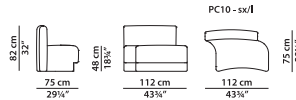

T02 - R chaise longue.

L	P	H	
150	137	65	cm
W	D	H	
58.5	53.5	25.25	inch

T03 - L chaise longue.

L	P	H	
130	137	65	cm
W	D	H	
50.75	53.5	25.25	inch

T04 - R chaise longue.

L	P	H	
130	137	65	cm
W	D	H	
50.75	53.5	25.25	inch

PD01 - L bench with armrest.

L	P	H	
168	78	82	cm
W	D	H	
65.5	30.5	32	inch

PD02 - R bench with armrest.

L	P	H	
168	78	82	cm
W	D	H	
65.5	30.5	32	inch

PA13 - Corner module.

L	P	H	
176	70	82	cm
W	D	H	
68.75	27.25	32	inch

PC04 - Central module.

L	P	H	
92	75	82	cm
W	D	H	
36	29.25	32	inch

PC05 - Central module.

L	P	H	
132	75	82	cm
W	D	H	
51.5	29.25	32	inch

PC10 - L central module.

L	P	H	
112	75	82	cm
W	D	H	
43.75	29.25	32	inch

PC11 - R central module.

L	P	H	
112	75	82	cm
W	D	H	
43.75	29.25	32	inch

PL03 - L terminal module with armrest.

L	P	H	
150	75	82	cm
W	D	H	
58.5	29.25	32	inch

PL04 - R terminal module with armrest.

L	P	H	
150	75	82	cm
W	D	H	
58.5	29.25	32	inch