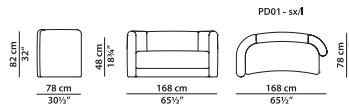

L04 - R terminal module.

L	P	H	
200	105	65	cm
W	D	H	
78	41	25.25	inch

L05 - L terminal module.

L	P	H	
142	105	65	cm
W	D	H	
55.5	41	25.25	inch

L06 - R terminal module.

L	P	H	
142	105	65	cm
W	D	H	
55.5	41	25.25	inch

L07 - L terminal module.

L	P	H	
180	105	65	cm
W	D	H	
70.25	41	25.25	inch

L08 - R terminal module.

L	P	H	
180	105	65	cm
W	D	H	
70.25	41	25.25	inch

T01 - L chaise longue.

L	P	H	
150	137	65	cm
W	D	H	
58.5	53.5	25.25	inch

T02 - R chaise longue.

L	P	H	
150	137	65	cm
W	D	H	
58.5	53.5	25.25	inch

T03 - L chaise longue.

L	P	H	
130	137	65	cm
W	D	H	
50.75	53.5	25.25	inch

T04 - R chaise longue.

L	P	H	
130	137	65	cm
W	D	H	
50.75	53.5	25.25	inch

PD01 - L bench with armrest.

L	P	H	
168	78	82	cm
W	D	H	
65.5	30.5	32	inch

PD02 - R bench with armrest.

L	P	H	
168	78	82	cm
W	D	H	
65.5	30.5	32	inch

PA13 - Corner module.

L	P	H	
176	70	82	cm
W	D	H	
68.75	27.25	32	inch