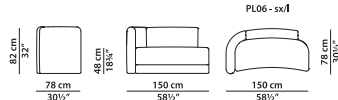

PD01 - L bench with armrest.

L	P	H	
168	78	82	cm
W	D	H	
65.5	30.5	32	inch

PD02 - R bench with armrest.

L	P	H	
168	78	82	cm
W	D	H	
65.5	30.5	32	inch

PA13 - Corner module.

L	P	H	
176	70	82	cm
W	D	H	
68.75	27.25	32	inch

PC04 - Central module.

L	P	H	
92	75	82	cm
W	D	H	
36	29.25	32	inch

PC05 - Central module.

L	P	H	
132	75	82	cm
W	D	H	
51.5	29.25	32	inch

PC10 - L central module.

L	P	H	
112	75	82	cm
W	D	H	
43.75	29.25	32	inch

PC11 - R central module.

L	P	H	
112	75	82	cm
W	D	H	
43.75	29.25	32	inch

PL03 - L terminal module with armrest.

L	P	H	
150	75	82	cm
W	D	H	
58.5	29.25	32	inch

PL04 - R terminal module with armrest.

L	P	H	
150	75	82	cm
W	D	H	
58.5	29.25	32	inch

PL06 - L terminal module with armrest.

L	P	H	
150	78	82	cm
W	D	H	
58.5	30.5	32	inch

PL07 - R terminal module with armrest.

L	P	H	
150	78	82	cm
W	D	H	
58.5	30.5	32	inch

PL08 - L terminal module with armrest.