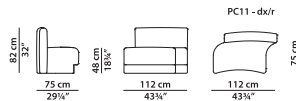

T02 - R chaise longue.

L	P	H	
150	137	65	cm
W	D	H	
58.5	53.5	25.25	inch

T03 - L chaise longue.

L	P	H	
130	137	65	cm
W	D	H	
50.75	53.5	25.25	inch

T04 - R chaise longue.

L	P	H	
130	137	65	cm
W	D	H	
50.75	53.5	25.25	inch

PD01 - L bench with armrest.

L	P	H	
168	78	82	cm
W	D	H	
65.5	30.5	32	inch

PD02 - R bench with armrest.

L	P	H	
168	78	82	cm
W	D	H	
65.5	30.5	32	inch

PA13 - Corner module.

L	P	H	
176	70	82	cm
W	D	H	
68.75	27.25	32	inch

PC04 - Central module.

L	P	H	
92	75	82	cm
W	D	H	
36	29.25	32	inch

PC05 - Central module.

L	P	H	
132	75	82	cm
W	D	H	
51.5	29.25	32	inch

PC10 - L central module.

L	P	H	
112	75	82	cm
W	D	H	
43.75	29.25	32	inch

PC11 - R central module.

L	P	H	
112	75	82	cm
W	D	H	
43.75	29.25	32	inch

PL03 - L terminal module with armrest.

L	P	H	
150	75	82	cm
W	D	H	
58.5	29.25	32	inch

PL04 - R terminal module with armrest.

L	P	H	
150	75	82	cm
W	D	H	
58.5	29.25	32	inch