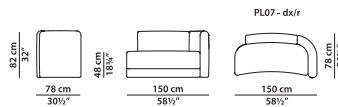

PD01 - L bench with armrest.

L	P	H	
168	78	82	cm
W	D	H	
65.5	30.5	32	inch

PD02 - R bench with armrest.

L	P	H	
168	78	82	cm
W	D	H	
65.5	30.5	32	inch

PA13 - Corner module.

L	P	H	
176	70	82	cm
W	D	H	
68.75	27.25	32	inch

PC04 - Central module.

L	P	H	
92	75	82	cm
W	D	H	
36	29.25	32	inch

PC05 - Central module.

L	P	H	
132	75	82	cm
W	D	H	
51.5	29.25	32	inch

PC10 - L central module.

L	P	H	
112	75	82	cm
W	D	H	
43.75	29.25	32	inch

PC11 - R central module.

L	P	H	
112	75	82	cm
W	D	H	
43.75	29.25	32	inch

PL03 - L terminal module with armrest.

L	P	H	
150	75	82	cm
W	D	H	
58.5	29.25	32	inch

PL04 - R terminal module with armrest.

L	P	H	
150	75	82	cm
W	D	H	
58.5	29.25	32	inch

PL06 - L terminal module with armrest.

L	P	H	
150	78	82	cm
W	D	H	
58.5	30.5	32	inch

PL07 - R terminal module with armrest.

L	P	H	
150	78	82	cm
W	D	H	
58.5	30.5	32	inch

PL08 - L terminal module with armrest.