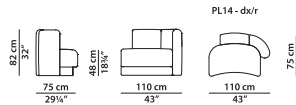

PL06 - L terminal module with armrest.

L	P	H	
150	78	82	cm
W	D	H	
58.5	30.5	32	inch

PL07 - R terminal module with armrest.

L	P	H	
150	78	82	cm
W	D	H	
58.5	30.5	32	inch

PL08 - L terminal module with armrest.

L	P	H	
130	75	82	cm
W	D	H	
50.75	29.25	32	inch

PL09 - R terminal module with armrest.

L	P	H	
130	75	82	cm
W	D	H	
50.75	29.25	32	inch

PL11 - L terminal module with armrest.

L	P	H	
130	78	82	cm
W	D	H	
50.75	30.5	32	inch

PL12 - R terminal module with armrest.

L	P	H	
130	78	82	cm
W	D	H	
50.75	30.5	32	inch

PL13 - L terminal module with armrest.

L	P	H	
110	75	82	cm
W	D	H	
43	29.25	32	inch

PL14 - R terminal module with armrest.

L	P	H	
110	75	82	cm
W	D	H	
43	29.25	32	inch

PL15 - L terminal module with armrest.

L	P	H	
110	78	82	cm
W	D	H	
43	30.5	32	inch

PL16 - R terminal module with armrest.

L	P	H	
110	78	82	cm
W	D	H	
43	30.5	32	inch