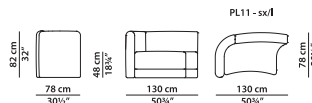

PC11 - R central module.

L	P	H	
112	75	82	cm
W	D	H	
43.75	29.25	32	inch

PL03 - L terminal module with armrest.

L	P	H	
150	75	82	cm
W	D	H	
58.5	29.25	32	inch

PL04 - R terminal module with armrest.

L	P	H	
150	75	82	cm
W	D	H	
58.5	29.25	32	inch

PL06 - L terminal module with armrest.

L	P	H	
150	78	82	cm
W	D	H	
58.5	30.5	32	inch

PL07 - R terminal module with armrest.

L	P	H	
150	78	82	cm
W	D	H	
58.5	30.5	32	inch

PL08 - L terminal module with armrest.

L	P	H	
130	75	82	cm
W	D	H	
50.75	29.25	32	inch

PL09 - R terminal module with armrest.

L	P	H	
130	75	82	cm
W	D	H	
50.75	29.25	32	inch

PL11 - L terminal module with armrest.

L	P	H	
130	78	82	cm
W	D	H	
50.75	30.5	32	inch

PL12 - R terminal module with armrest.

L	P	H	
130	78	82	cm
W	D	H	
50.75	30.5	32	inch

PL13 - L terminal module with armrest.

L	P	H	
110	75	82	cm
W	D	H	
43	29.25	32	inch

PL14 - R terminal module with armrest.