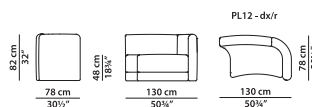

PC11 - R central module.

L	P	H	
112	75	82	cm
W	D	H	
43.75	29.25	32	inch

PL03 - L terminal module with armrest.

L	P	H	
150	75	82	cm
W	D	H	
58.5	29.25	32	inch

PL04 - R terminal module with armrest.

L	P	H	
150	75	82	cm
W	D	H	
58.5	29.25	32	inch

PL06 - L terminal module with armrest.

L	P	H	
150	78	82	cm
W	D	H	
58.5	30.5	32	inch

PL07 - R terminal module with armrest.

L	P	H	
150	78	82	cm
W	D	H	
58.5	30.5	32	inch

PL08 - L terminal module with armrest.

L	P	H	
130	75	82	cm
W	D	H	
50.75	29.25	32	inch

PL09 - R terminal module with armrest.

L	P	H	
130	75	82	cm
W	D	H	
50.75	29.25	32	inch

PL11 - L terminal module with armrest.

L	P	H	
130	78	82	cm
W	D	H	
50.75	30.5	32	inch

PL12 - R terminal module with armrest.

L	P	H	
130	78	82	cm
W	D	H	
50.75	30.5	32	inch

PL13 - L terminal module with armrest.

L	P	H	
110	75	82	cm
W	D	H	
43	29.25	32	inch

PL14 - R terminal module with armrest.