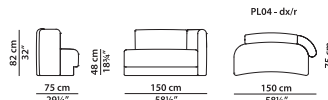

PD01 - L bench with armrest.

L	P	H	
168	78	82	cm
W	D	H	
65.5	30.5	32	inch

PD02 - R bench with armrest.

L	P	H	
168	78	82	cm
W	D	H	
65.5	30.5	32	inch

PA13 - Corner module.

L	P	H	
176	70	82	cm
W	D	H	
68.75	27.25	32	inch

PC04 - Central module.

L	P	H	
92	75	82	cm
W	D	H	
36	29.25	32	inch

PC05 - Central module.

L	P	H	
132	75	82	cm
W	D	H	
51.5	29.25	32	inch

PC10 - L central module.

L	P	H	
112	75	82	cm
W	D	H	
43.75	29.25	32	inch

PC11 - R central module.

L	P	H	
112	75	82	cm
W	D	H	
43.75	29.25	32	inch

PL03 - L terminal module with armrest.

L	P	H	
150	75	82	cm
W	D	H	
58.5	29.25	32	inch

PL04 - R terminal module with armrest.

L	P	H	
150	75	82	cm
W	D	H	
58.5	29.25	32	inch

PL06 - L terminal module with armrest.

L	P	H	
150	78	82	cm
W	D	H	
58.5	30.5	32	inch

PL07 - R terminal module with armrest.

L	P	H	
150	78	82	cm
W	D	H	
58.5	30.5	32	inch

PL08 - L terminal module with armrest.