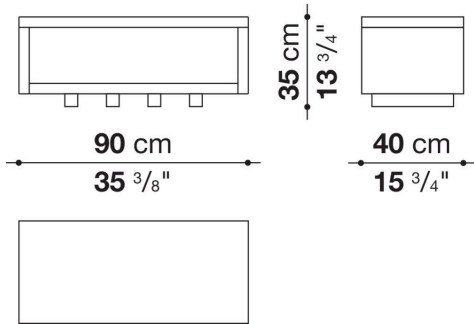

Technical drawings

ACLE5