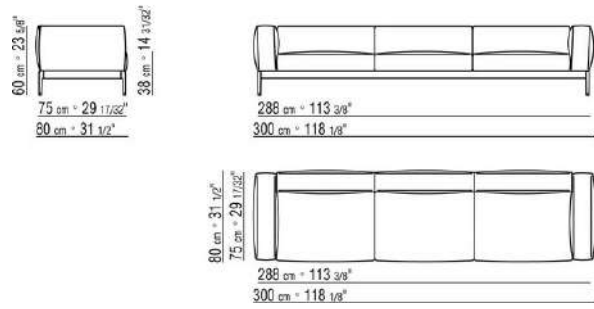

Choose the piping in gros grain, available in all the colors on the sample board, for both fabric and leather covers

The overall dimensions of the armrest and backrest are indicative

COD. 0255F3

COD. 0255F5