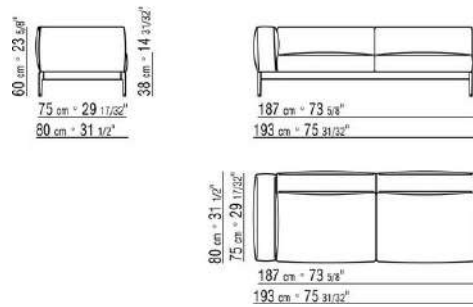

COD. 0255G3