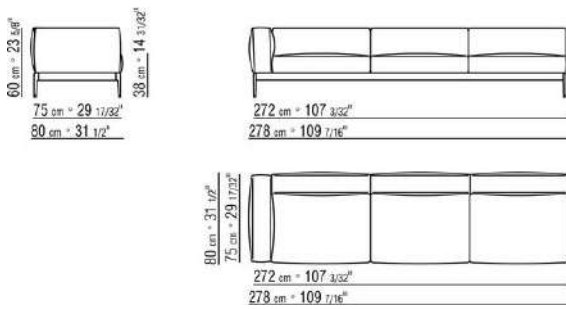

COD. 0255G7