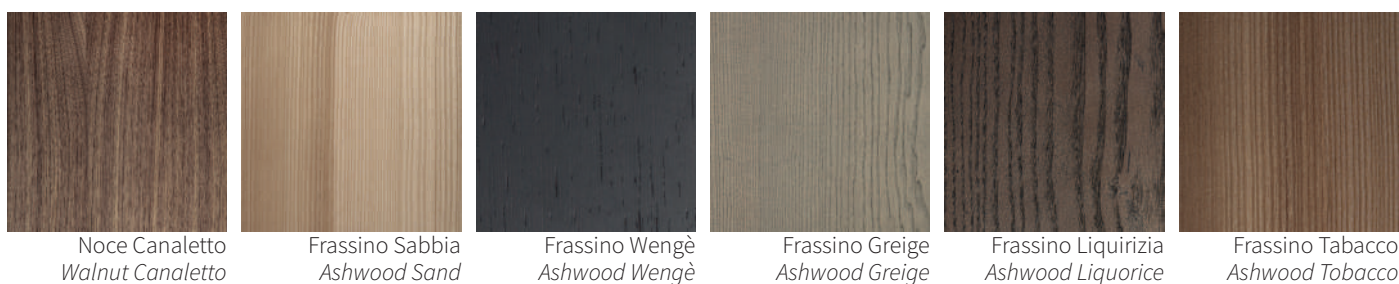

ESSENZE / WOODS

La presente tabella tessile, pelli e materiali è a solo titolo indicativo e non vincolante. L'effettiva disponibilità di ogni materiale deve essere preventivamente verificata con l'ufficio commerciale Frigerio.

L'azienda si riserva il diritto di sospendere la disponibilità di qualsiasi materiale senza alcun obbligo di preavviso sulla presente scheda tecnica.

I colori visualizzati, per ovvie ragioni tecniche, sono indicativi e possono differire dall'originale. Fare riferimento al listino prezzi per uso e disponibilità di ogni singola finitura.

The above textile, leather and material charts are only indicative and not binding. The actual availability of any material shall be checked in advance with the Frigerio commercial office. The company reserves the right to discontinue any material without any obligation of due notice on this technical data sheet.

The colours visualized, for obvious technical reasons, are indicative and may differ from the original.

Please refer to price list for use and availability of each finish.