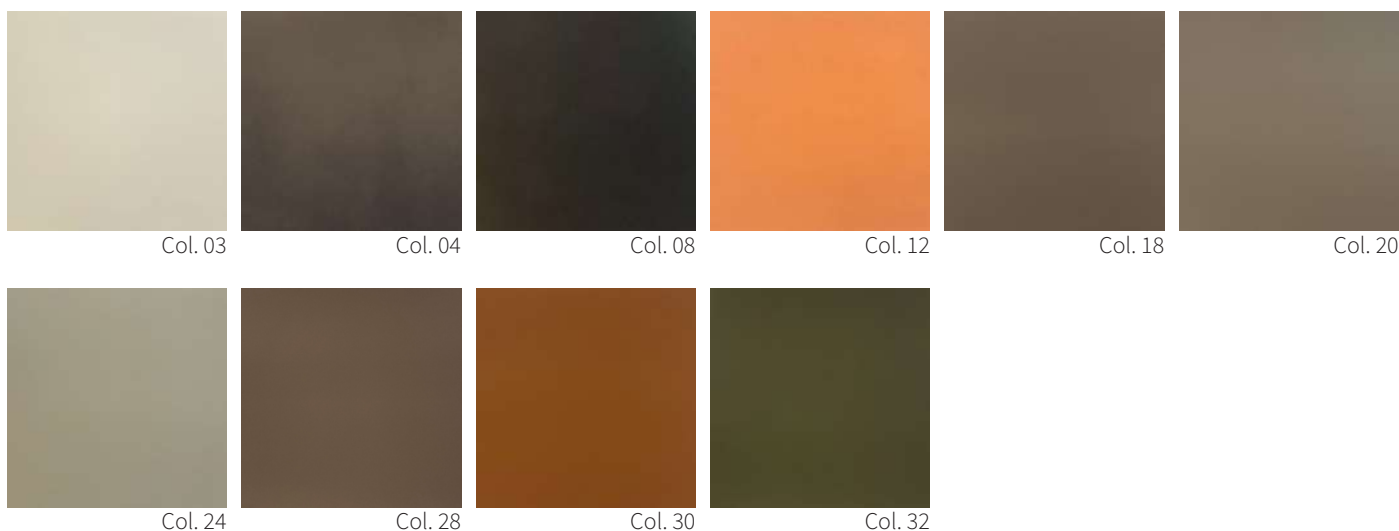

ARCHÈ SCRITTOIO

Design Umberto Asnago

CUOIO / HIDE LEATHER