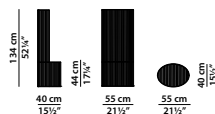

Protective cover not included.

GINESTRA VESTITA
55 x 40 h134 cm – 21½ x 15½ h52¼"
Sedia. Chair.

53,5 x 38,5 cm – 20¾ x 15"

Cuscino di seduta in appoggio in poliuretano espanso a densità unica per outdoor. Profilo decorativo disponibile solo in pelle Lido o Cloister.
Rivestimento inferiore in tela outdoor gommata antiscivolo.
Leaned seat cushion in unique density polyurethane foam for outdoor.
Decorative piping iavailable in Lido or Cloister leather only.
Lower upholstery in non-slip rubber for outdoor.